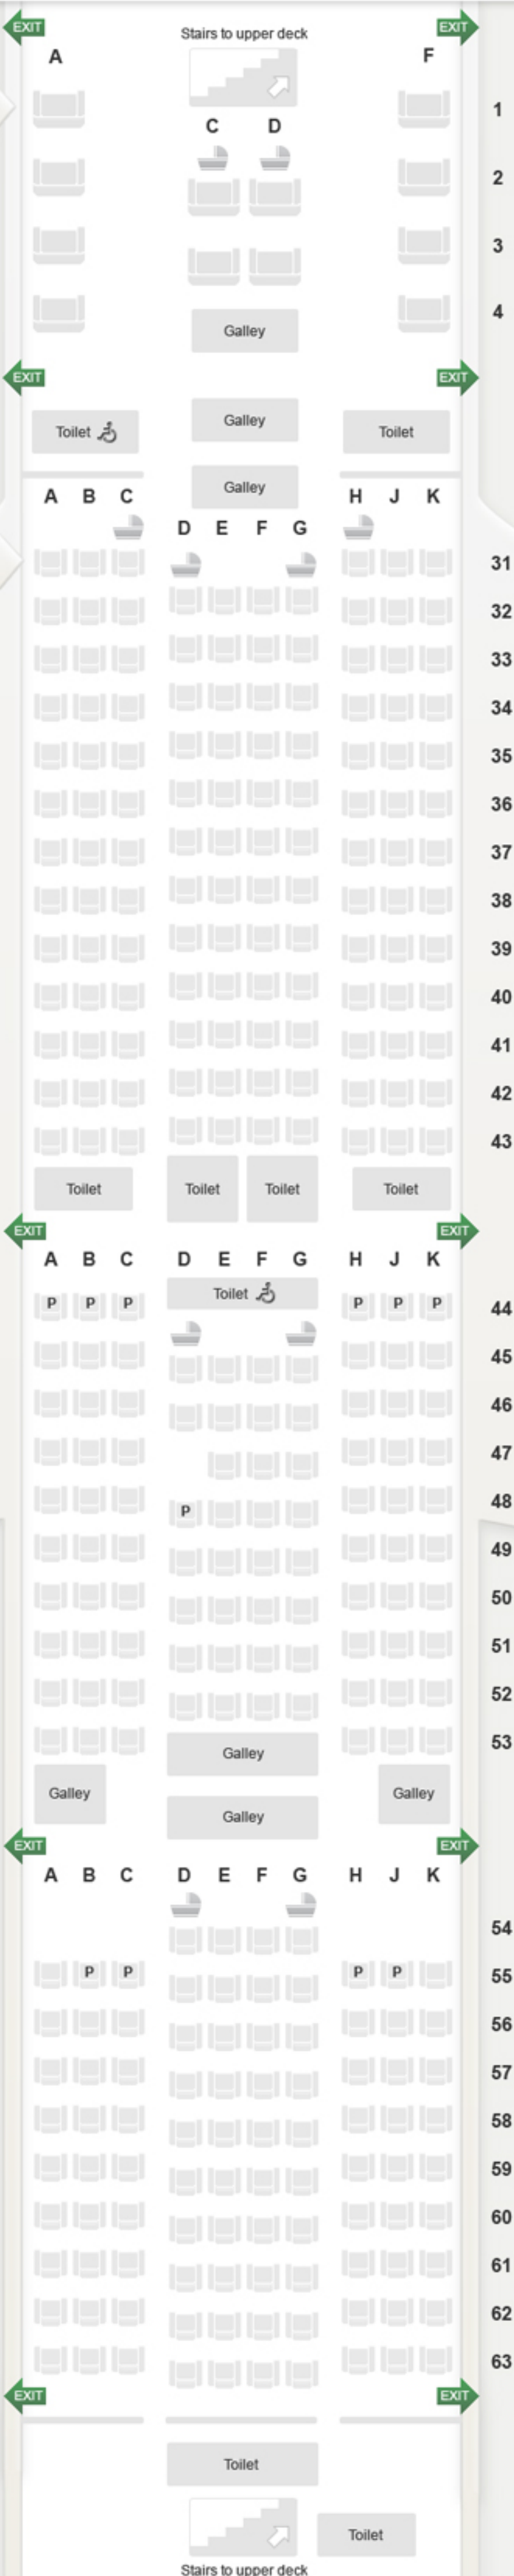

Suites

Preferred Seat

Business Class

Seats with baby bassinets

Economy Class

Wheelchair enabled toilets

\*All Economy Class aisle seats (except front row seats), have movable armrests for passengers with reduced mobility.

Suites - R

12 seats

Economy Class - Y

311 seats

Suites

Preferred Seat

Business Class

Seats with baby bassinets

Economy Class

Wheelchair enabled toilets

\* All Economy Class aisle seats (except front row seats), have movable armrests for passengers with reduced mobility.

**Business Class - J**

60 seats

**Economy Class - Y**

88 seats