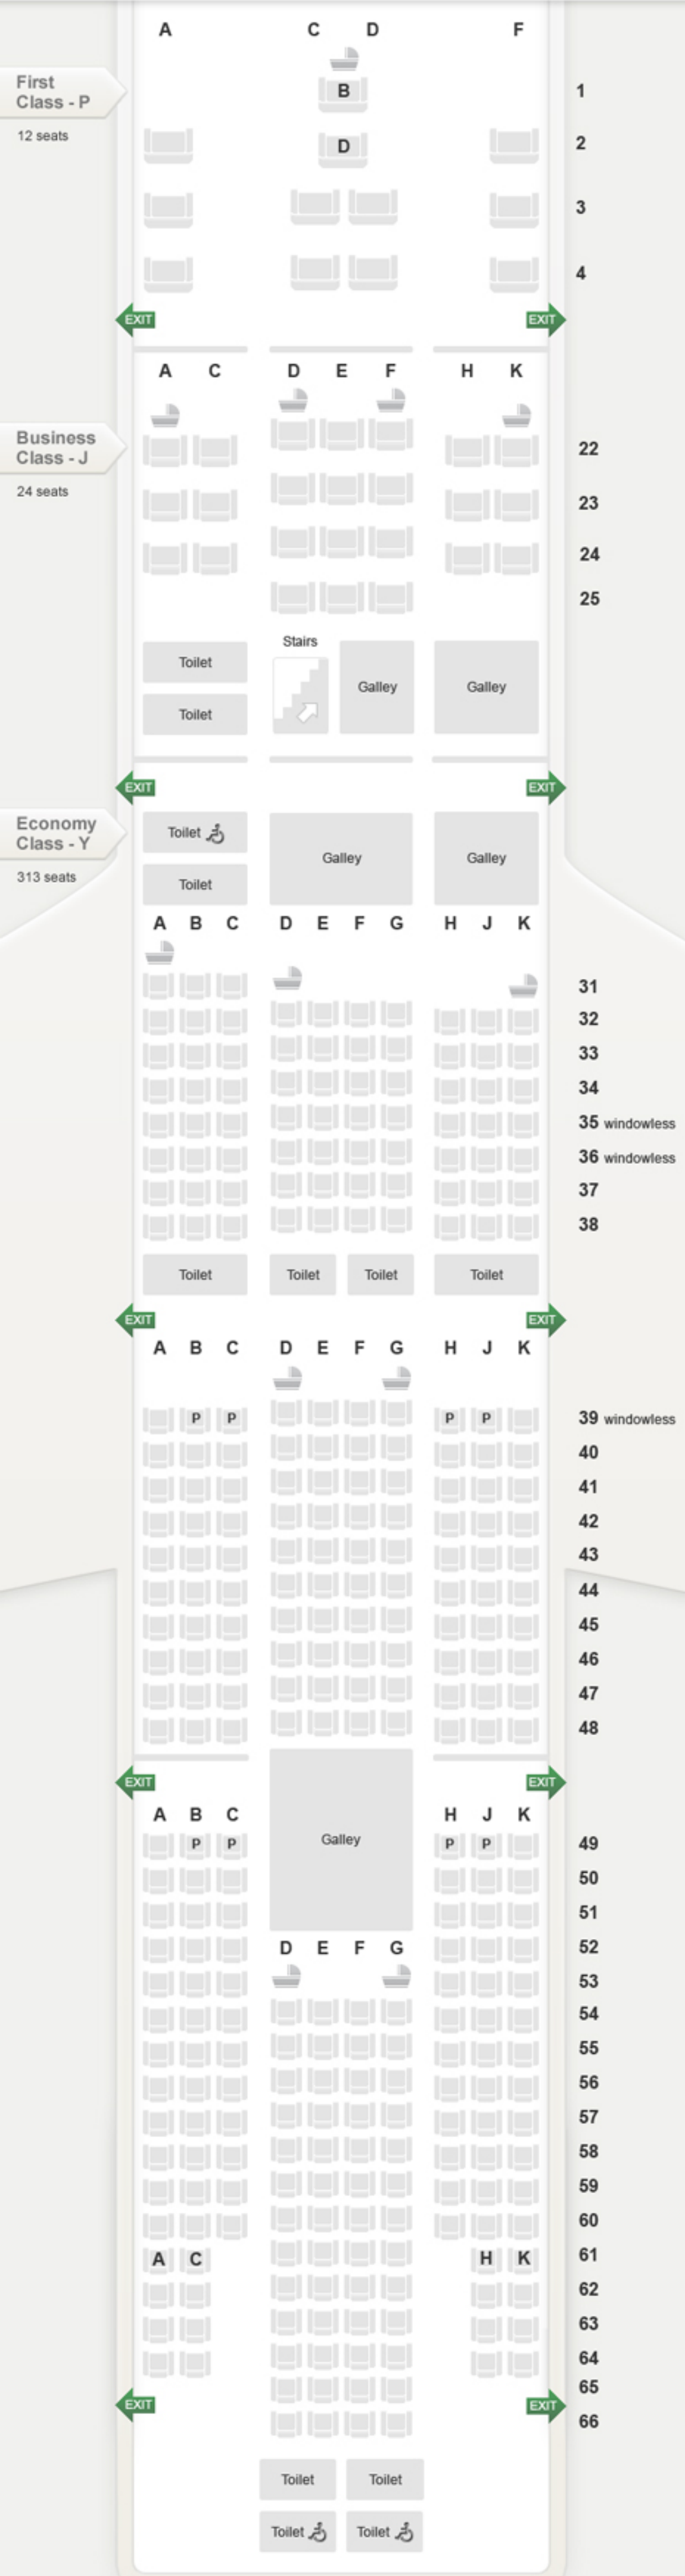

Legend

Boeing 747-412

-  First Class
-  Business Class
-  Economy Class
-  Preferred Seat
-  Seats with baby bassinets
-  Wheelchair enabled toilets

Legend**Boeing 747-412**

First Class

Preferred Seat

Business Class

Seats with baby bassinets

Economy Class

Wheelchair enabled toilets

Business Class - J

26 seats