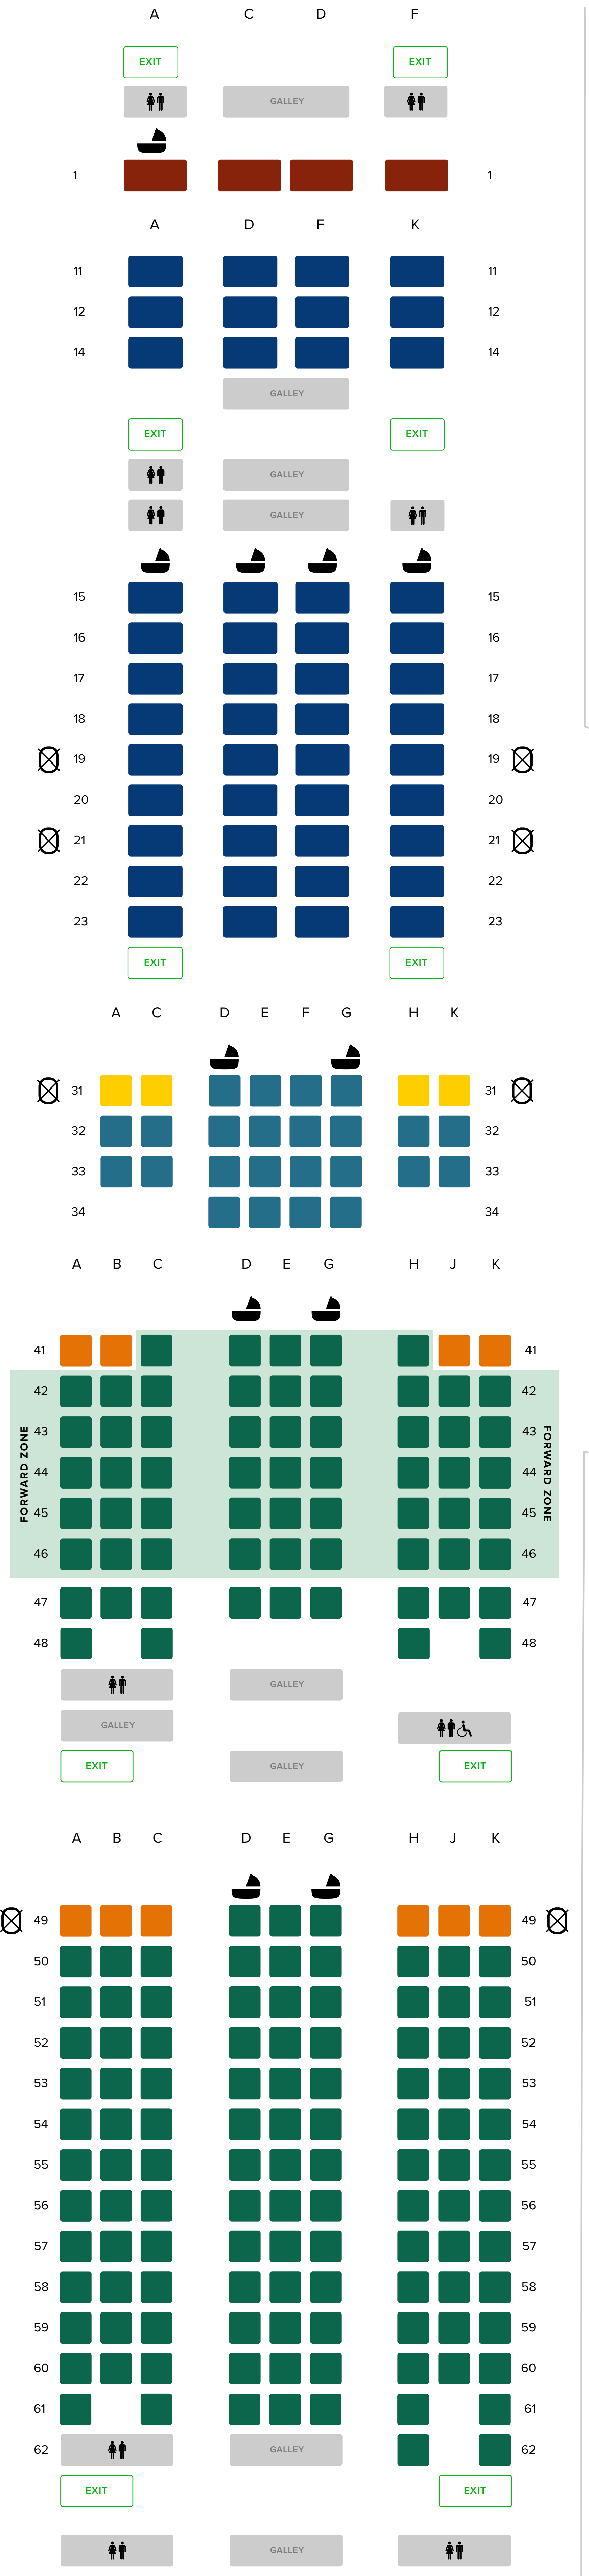

Boeing 777-300 Extended Range

4-class

First Class - F
4 seats

- First Class Seat
- Bassinet

Business Class - J
48 seats

- Business Class Seat
- Bassinet

Premium Economy Class - S
28 seats

- Extra Legroom Seat
- Premium Economy Class Seat
- Bassinet

* The number of Extra Legroom Seats may vary on flights. Refer to the actual seat map during booking for the most up-to-date information.

Economy Class - Y
184 seats

- Extra Legroom Seat
- Forward Zone Seat
- Standard Seat
- Bassinet
- Windowless

* The number of Extra Legroom Seats may vary on flights. Refer to the actual seat map during booking for the most up-to-date information.

* All Economy Class aisle seats (except front row seats) have movable armrests for passengers with reduced mobility.

This seat plan is not to scale.