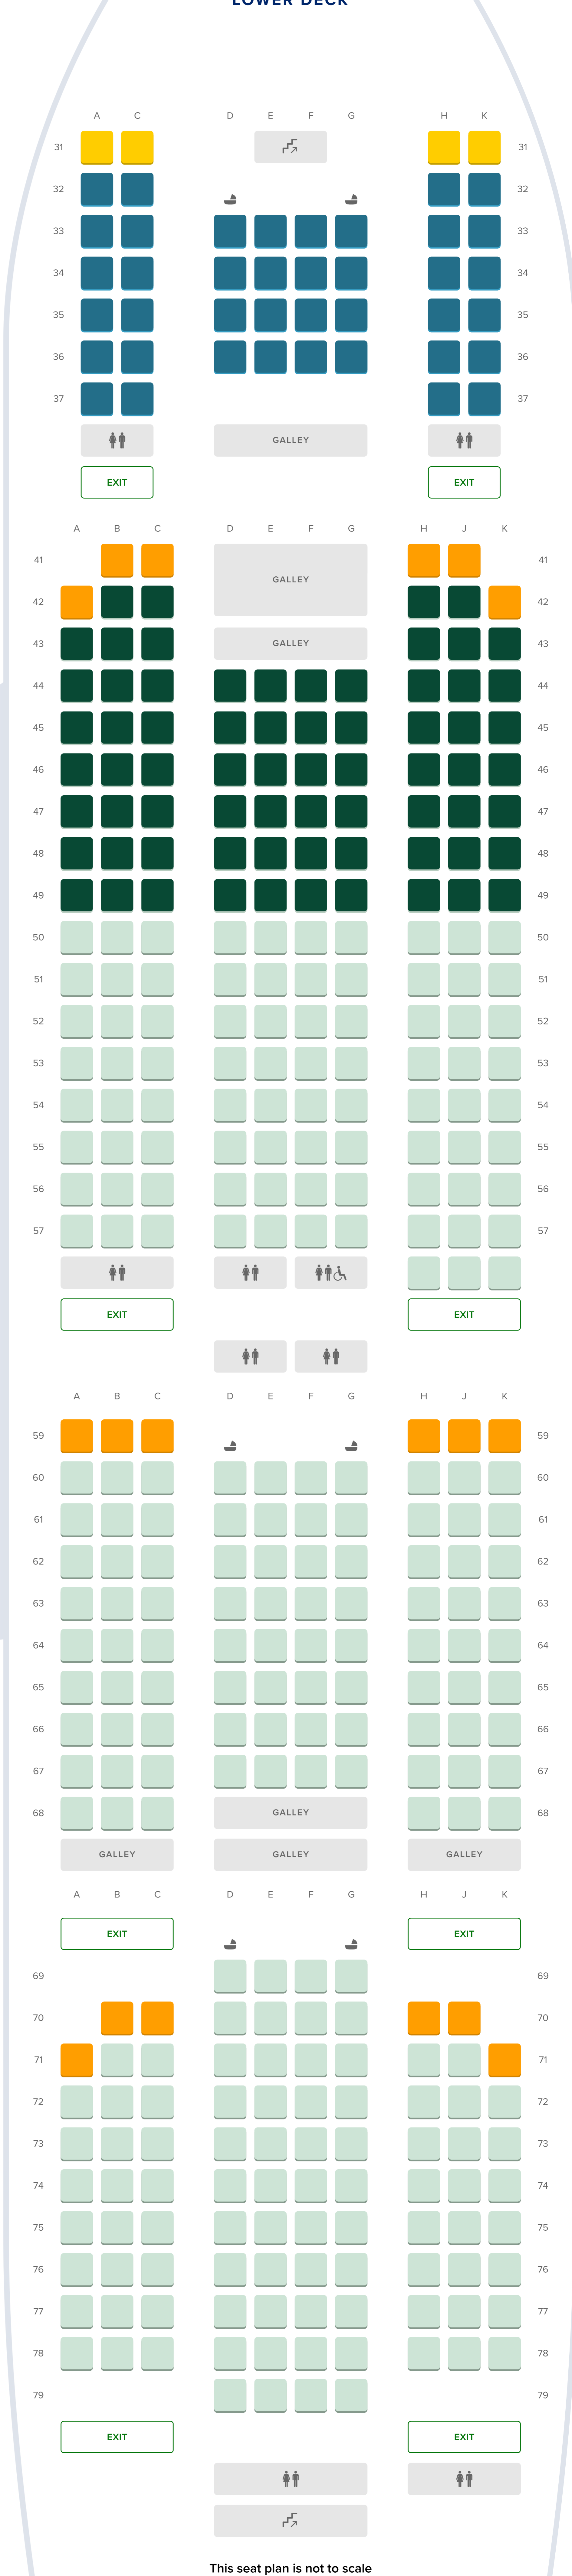

Airbus 380 - 800

Version 1

Premium Economy Class - S

44 SEATS

- Extra Legroom Seat
- Premium Economy Class Seat
- Bassinet

*The number of Extra Legroom Seats may vary on flights. Refer to the actual seat map during booking for the most up-to-date information.

Economy Class - Y

343 SEATS

- Extra Legroom Seat
- Forward Zone Seat
- Standard Seat
- Bassinet
- Windowless Seat

*The number of Extra Legroom Seats may vary on flights. Refer to the actual seat map during booking for the most up-to-date information.

*All Economy Class aisle seats (except front row seats) have movable armrests for passengers with reduced mobility

Airbus 380 - 800

Version 1

Suites - F

6 SUITES

- Suite
- Suite that can be turned into a Double Suite
To enjoy this feature, you must book adjoining Suites e.g. Suites 1A & 2A or 1F & 2F
- Bassinet

*The number of Extra Legroom Seats may vary on flights. Refer to the actual seat map during booking for the most up-to-date information.

Business Class - J

78 SEATS

- Business Class Seat
- Business Class seat with a centre divider
Centre dividers are fully adjustable (fully up, halfway and fully down) for privacy
- Bassinet