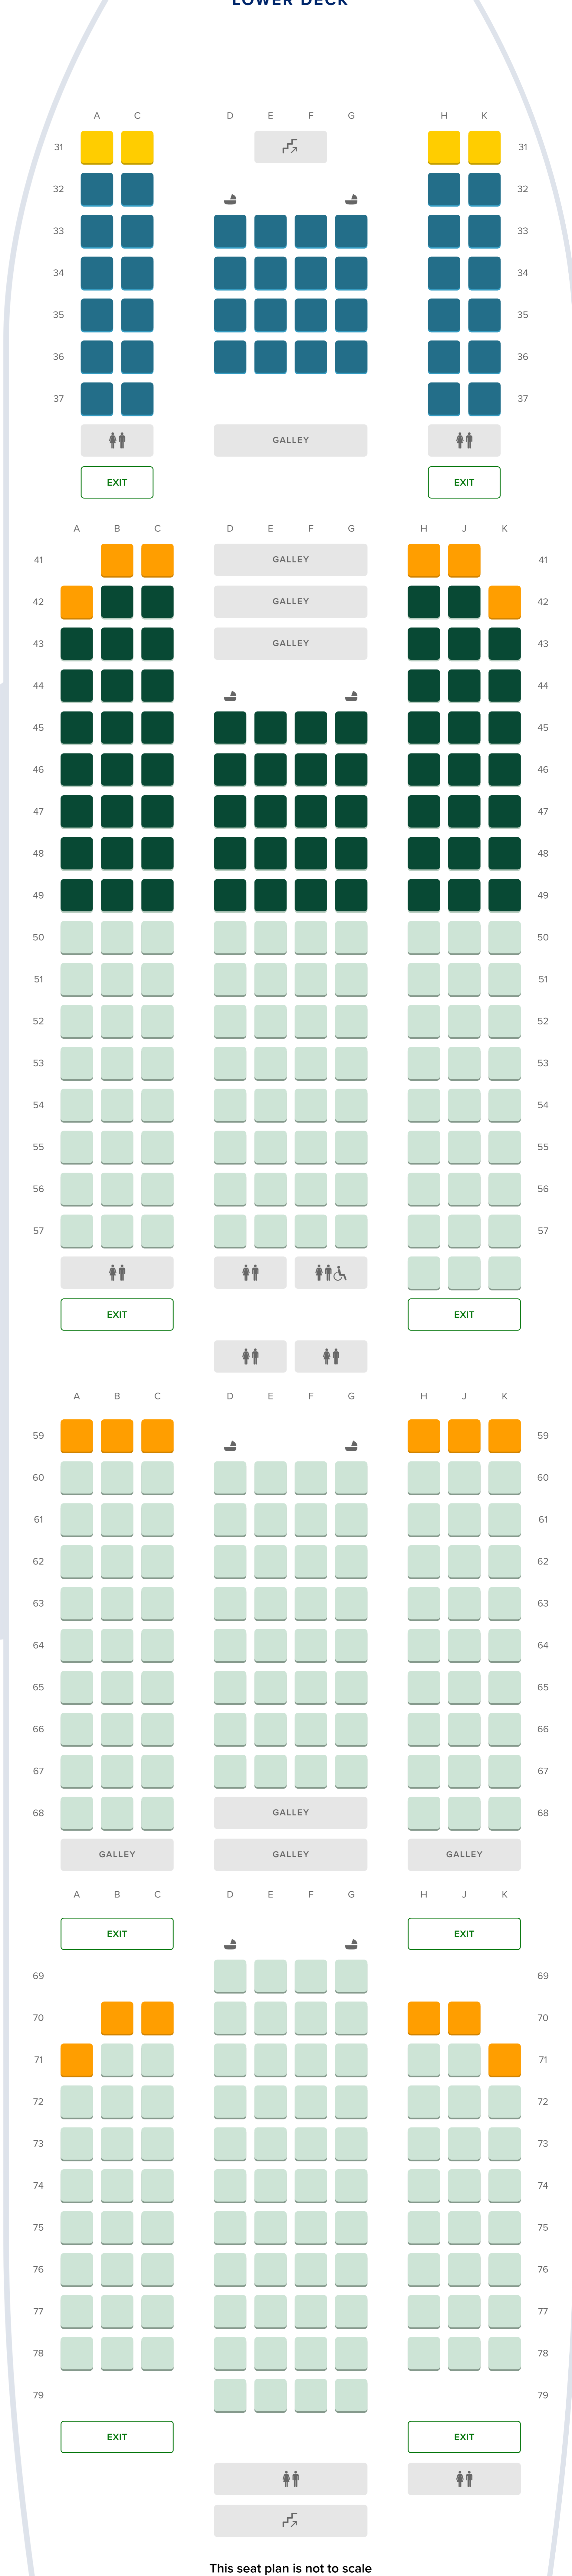

Airbus 380 - 800

Version 1

Premium Economy Class - S

44 SEATS

- Extra Legroom Seat
- Premium Economy Class Seat
- Bassinet

*The number of Extra Legroom Seats may vary on flights. Refer to the actual seat map during booking for the most up-to-date information.

Economy Class - Y

343 SEATS

- Extra Legroom Seat
- Forward Zone Seat
- Standard Seat
- Bassinet
- Windowless Seat

*The number of Extra Legroom Seats may vary on flights. Refer to the actual seat map during booking for the most up-to-date information.

*All Economy Class aisle seats (except front row seats) have movable armrests for passengers with reduced mobility

Airbus 380 - 800

Version 1

Suites - F

6 SUITES

- Suite
- Suite that can be turned into a Double Suite
To enjoy this feature, you must book adjoining Suites e.g. Suites 1A & 2A or 1F & 2F
- Bassinet

*The number of Extra Legroom Seats may vary on flights. Refer to the actual seat map during booking for the most up-to-date information.

Business Class - J

78 SEATS

- Business Class Seat
- Business Class seat with a centre divider
Centre dividers are fully adjustable (fully up, halfway and fully down) for privacy
- Bassinet