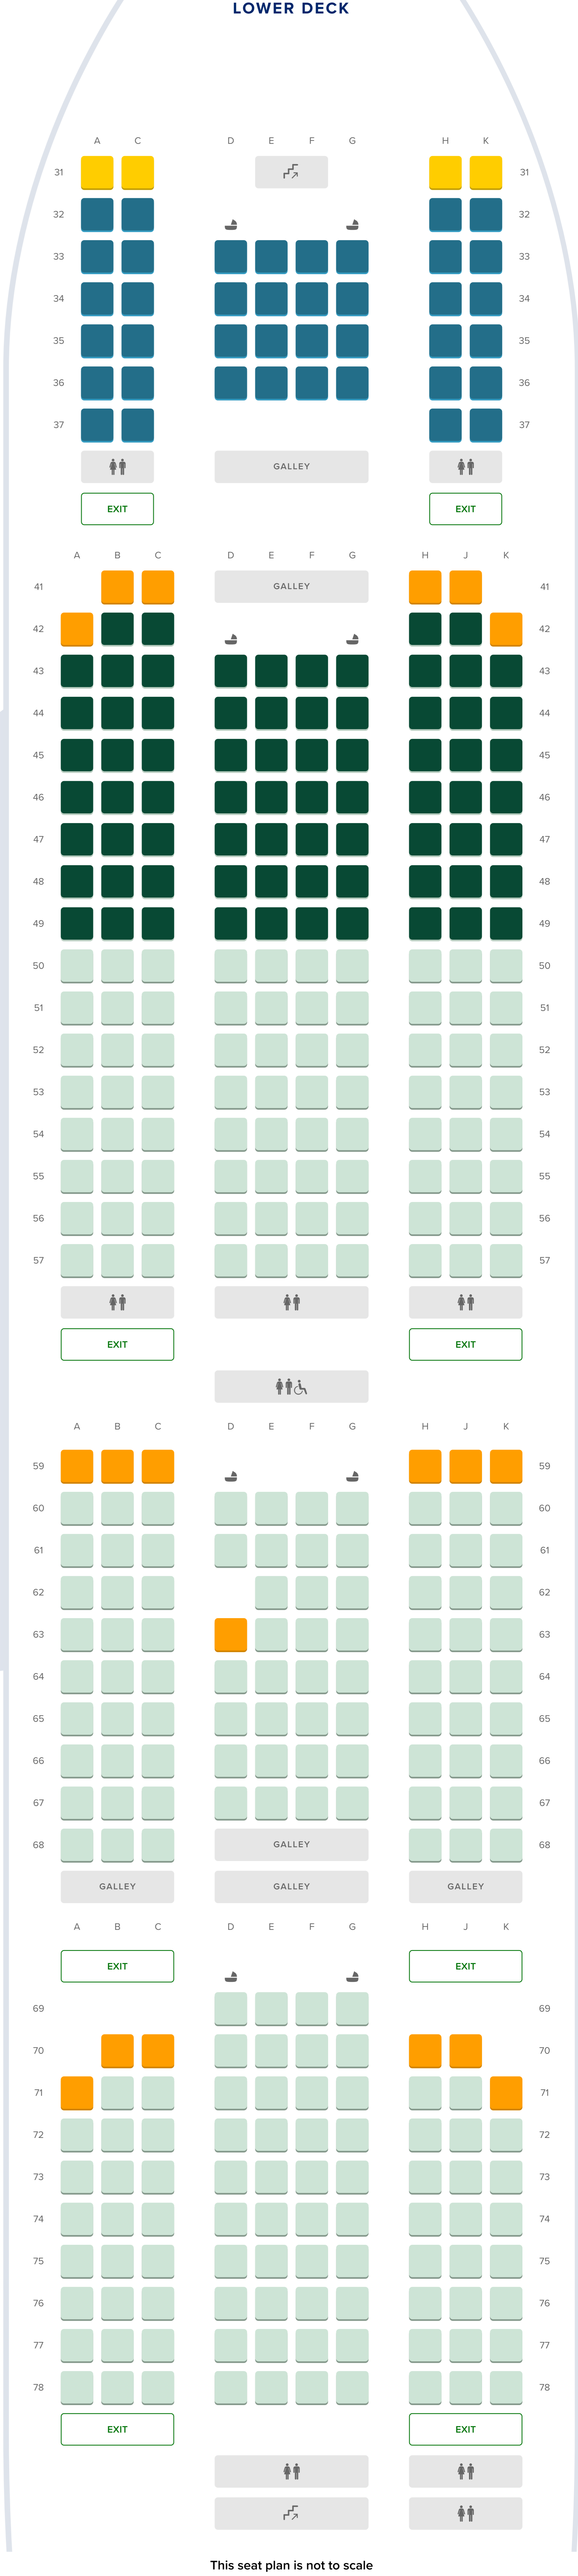

Airbus 380 - 800

Version 2

Premium Economy Class - S
44 SEATS

- Extra Legroom Seat
- Premium Economy Class Seat
- Bassinet

*The number of Extra Legroom Seats may vary on flights. Refer to the actual seat map during booking for the most up-to-date information.

Economy Class - Y
343 SEATS

- Extra Legroom Seat
- Forward Zone Seat
- Standard Seat
- Bassinet
- Windowless Seat

*The number of Extra Legroom Seats may vary on flights. Refer to the actual seat map during booking for the most up-to-date information.

*All Economy Class aisle seats (except front row seats) have movable armrests for passengers with reduced mobility

Airbus 380 - 800

Version 2

Suites - F
6 SUITES

- Suite
- Suite that can be turned into a Double Suite To enjoy this feature, you must book adjoining Suites e.g. Suites 1A & 2A or 1F & 2F
- Bassinet

*The number of Extra Legroom Seats may vary on flights. Refer to the actual seat map during booking for the most up-to-date information.

Business Class - J
78 SEATS

- Business Class Seat
- Business Class seat with a centre divider Centre dividers are fully adjustable (fully up, halfway and fully down) for privacy
- Bassinet