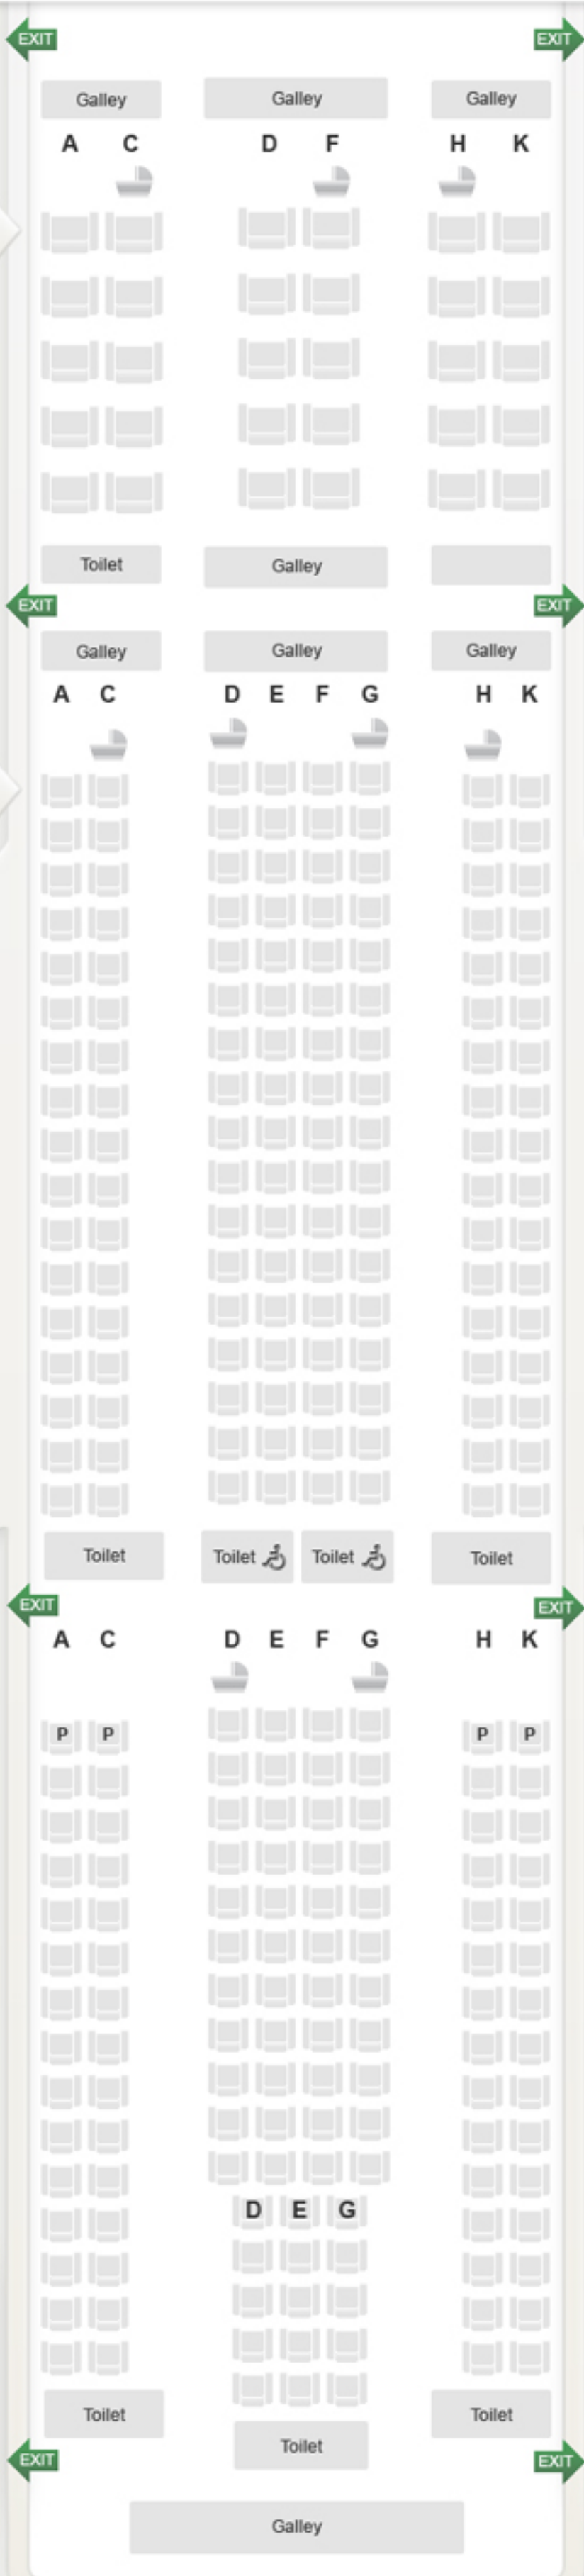

Business Class

Preferred Seat

Economy Class

Seats with baby bassinets

Wheelchair enabled toilets

\* All Economy Class aisle seats (except front row seats), have movable armrests for passengers with reduced mobility.

Business Class - J

30 seats

Economy Class - Y

255 seats

34 windowless