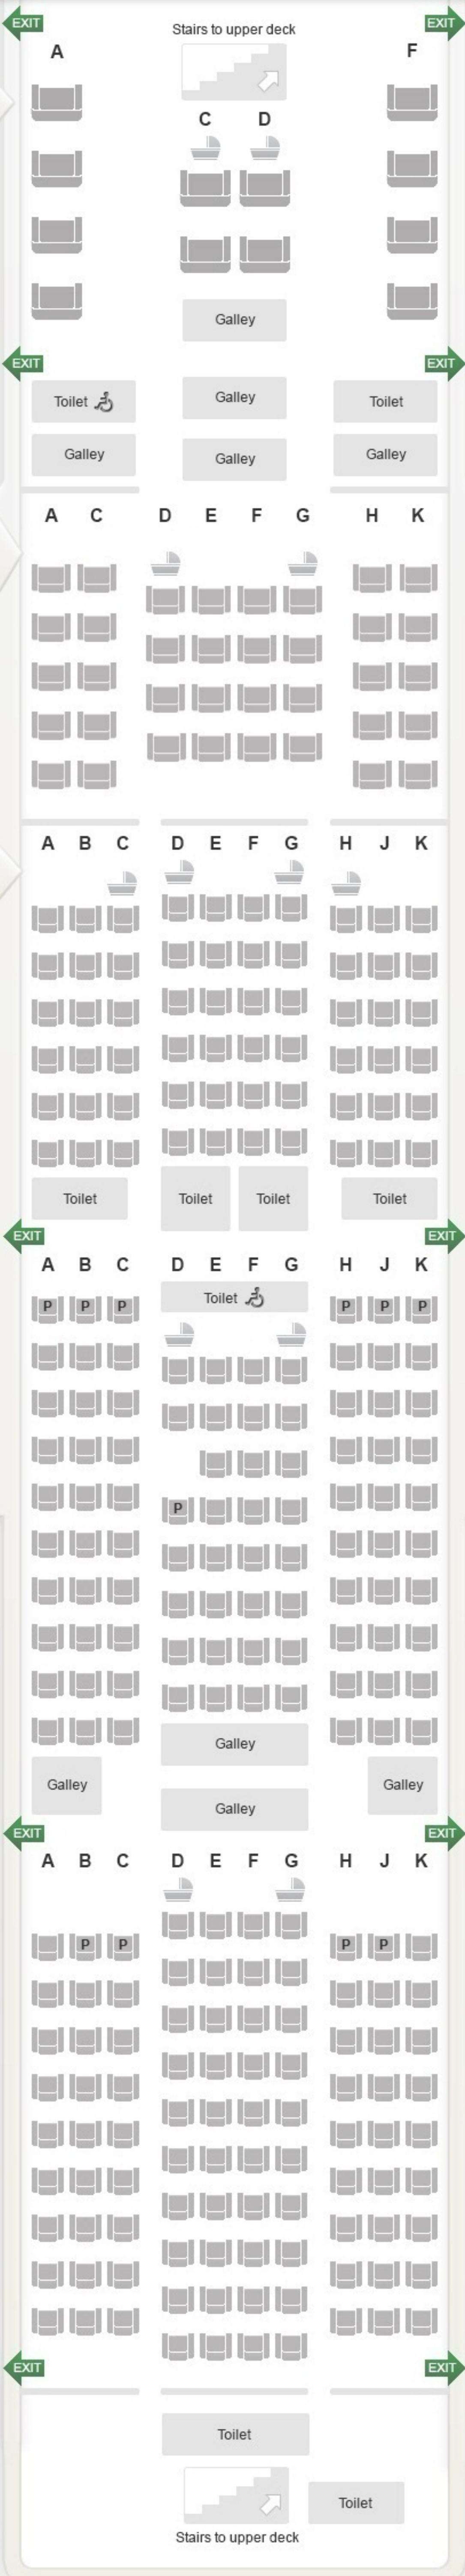

Suites

Preferred Seat

Business Class

Seats with baby bassinets

Economy Class

Wheelchair enabled toilets

* All Economy Class aisle seats (except front row seats), have movable armrests for passengers with reduced mobility.

Suites - R

12 seats

Premium Economy Class - S

36 seats

Economy Class - Y

245 seats

1

2

3

4

31

32

33

34

35

41

42

43

44

45

46

47 windowless

48

49