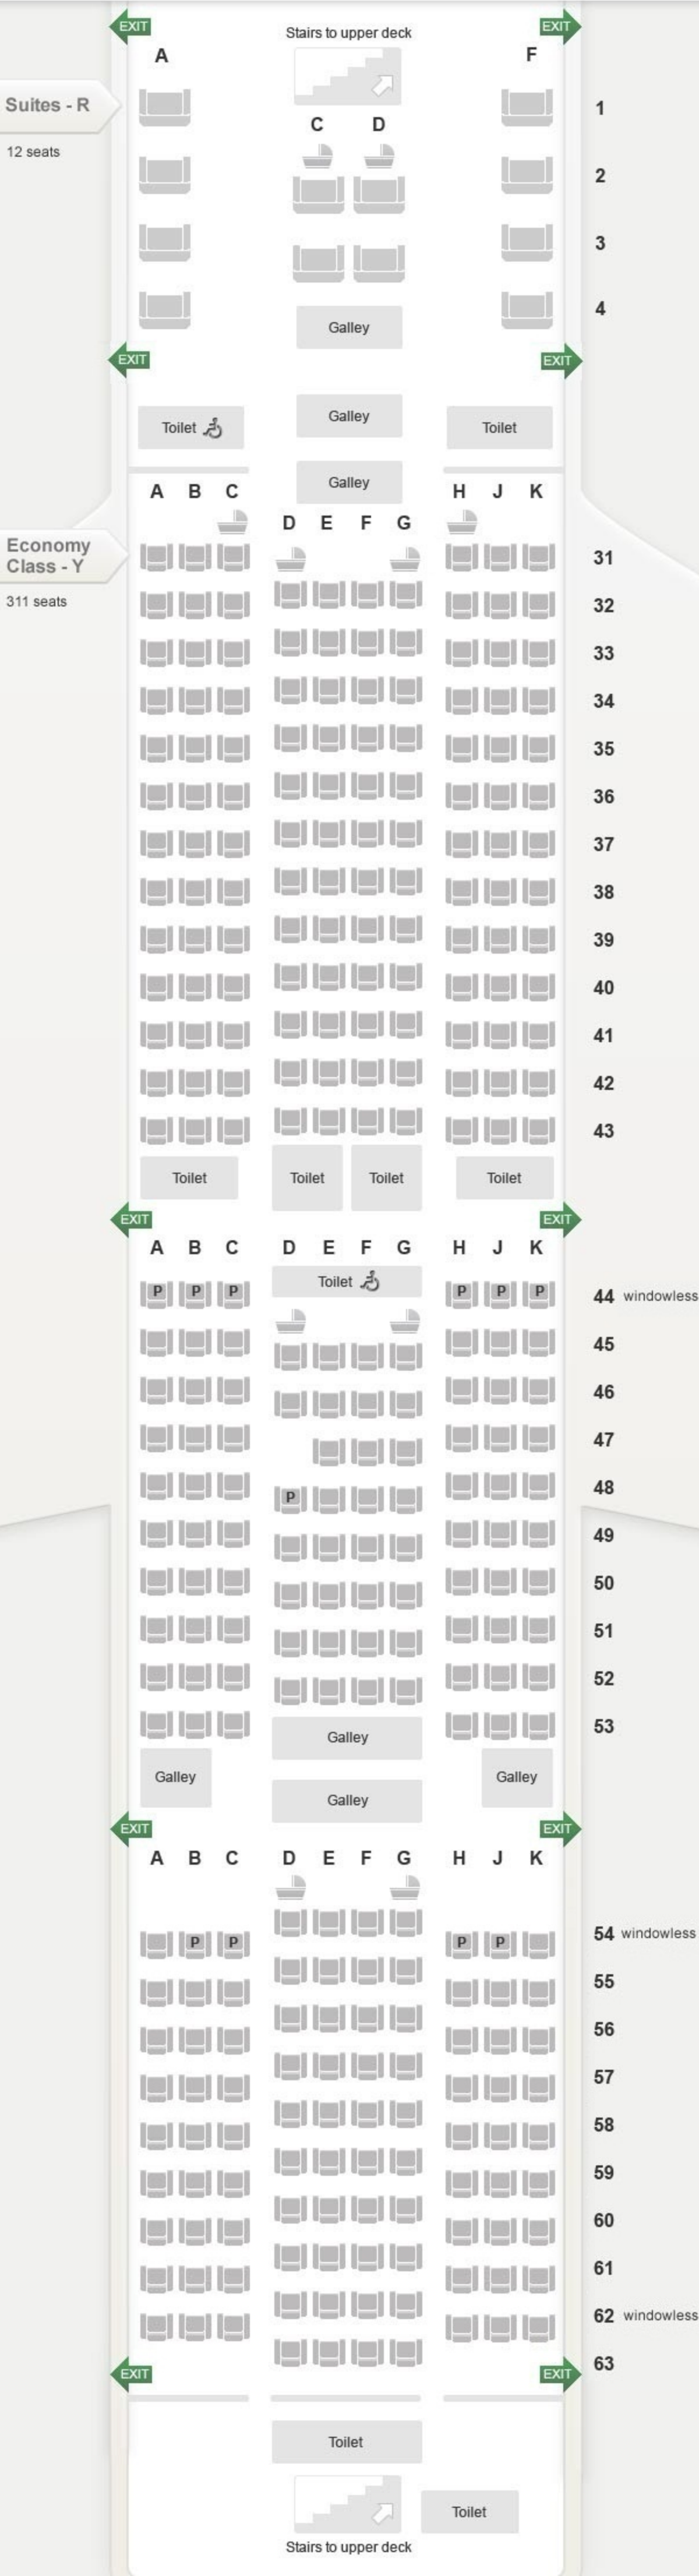

Suites

Preferred Seat

Business Class

Seats with baby bassinets

Economy Class

Wheelchair enabled toilets

* All Economy Class aisle seats (except front row seats), have movable armrests for passengers with reduced mobility.

Suites - R

12 seats

Economy Class - Y

311 seats

Suites

Preferred Seat

Business Class

Seats with baby bassinets

Economy Class

Wheelchair enabled toilets

* All Economy Class aisle seats (except front row seats), have movable armrests for passengers with reduced mobility.