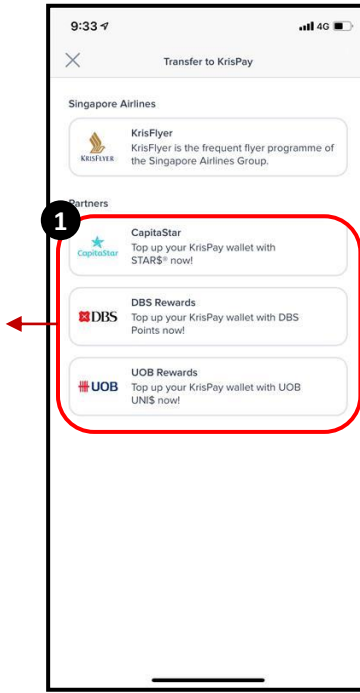

[1] KrisPay miles converted from reward points from any of our Kris+ Conversion Partners will allow the customer to earn either:

1 Elite mile for every 5 KrisPay miles converted, or
1 PPS Value for every 10 KrisPay miles converted,

depending on the membership tier. Users do not need to transfer the KrisPay miles to their KrisFlyer balance in order to earn the status credits.

[1] Conversion of Partner Reward Points into KrisPay miles

[2] For every SGD 1 spent via the Kris+ app, when KrisPay miles are earned

[2.1] For Earn Partners that do not accept/support in-app payment

[2] Every 1 SGD entered here will allow the customer to earn either 3 Elite Miles or 1 PPS Value, depending on the membership tier.