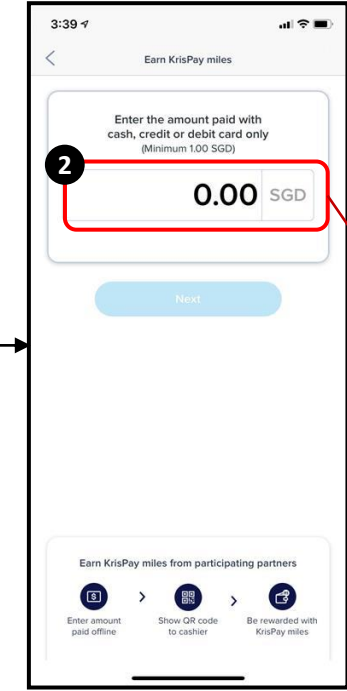

depending on the membership tier. Users do not need to transfer the KrisPay miles to their KrisFlyer balance in order to earn the status credits.

[1] Conversion of Partner Reward Points into KrisPay miles

[2] For every SGD 1 spent via the Kris+ app, when KrisPay miles are earned

[2.1] For Earn Partners that do not accept/support in-app payment

[2] Every 1 SGD entered here will allow the customer to earn either 3 Elite Miles or 1 PPS Value, depending on the membership tier.