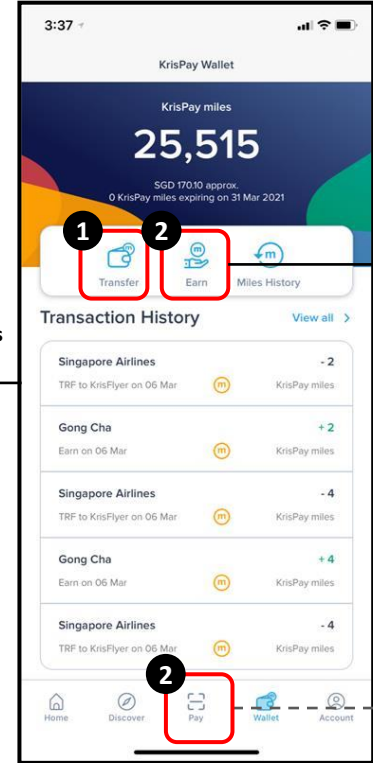

[1] KrisPay miles converted from reward points from any of our Kris+ Conversion Partners will allow the customer to earn either:

1 Elite mile for every 5 KrisPay miles converted, or
1 PPS Value for every 10 KrisPay miles converted,

depending on the membership tier. Users do not need to transfer the KrisPay miles to their KrisFlyer balance in order to earn the status credits.

[1] Conversion of Partner Reward Points into KrisPay miles

[2] For every SGD 1 spent via the Kris+ app, when KrisPay miles are earned

[2.1] For Earn Partners that do not accept/support in-app payment

[2] Every 1 SGD entered here will allow the customer to earn either 3 Elite Miles or 1 PPS Value, depending on the membership tier.