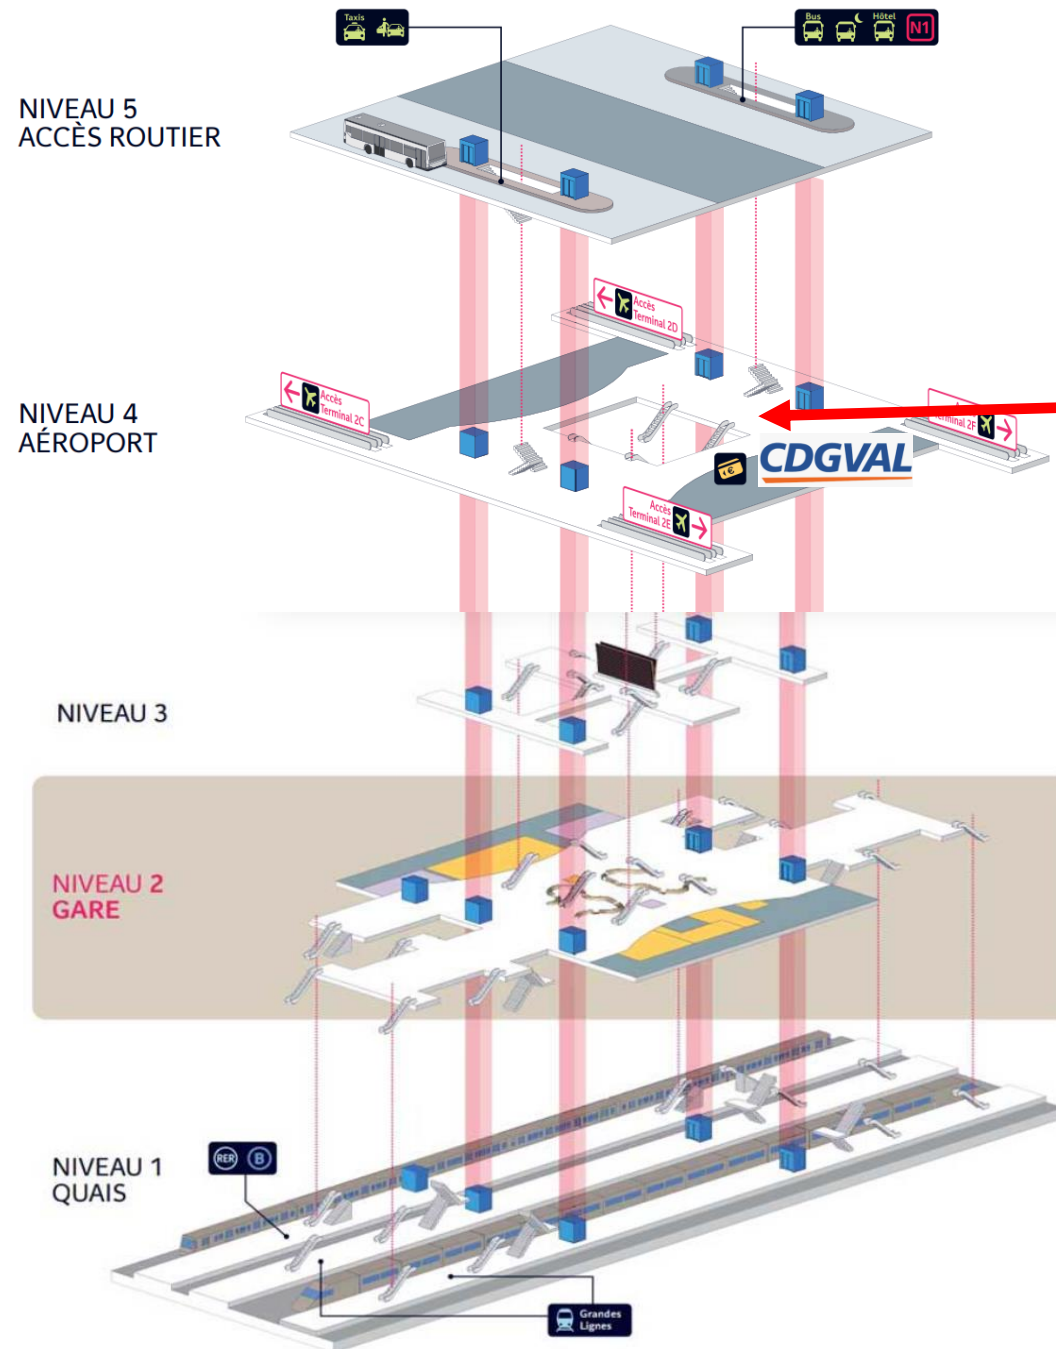

1. Go up to Level 4 from the TGV train station
2. Proceed to CDGVAL station through lifts or escalators

Free access to CDG VAL, the Auto shuttle linking the SNCF TGV train station to Terminal 1

3. Take the free of charge automatic shuttle CDGVAL

4. Alight at Terminal 1, the last CDGVAL station.