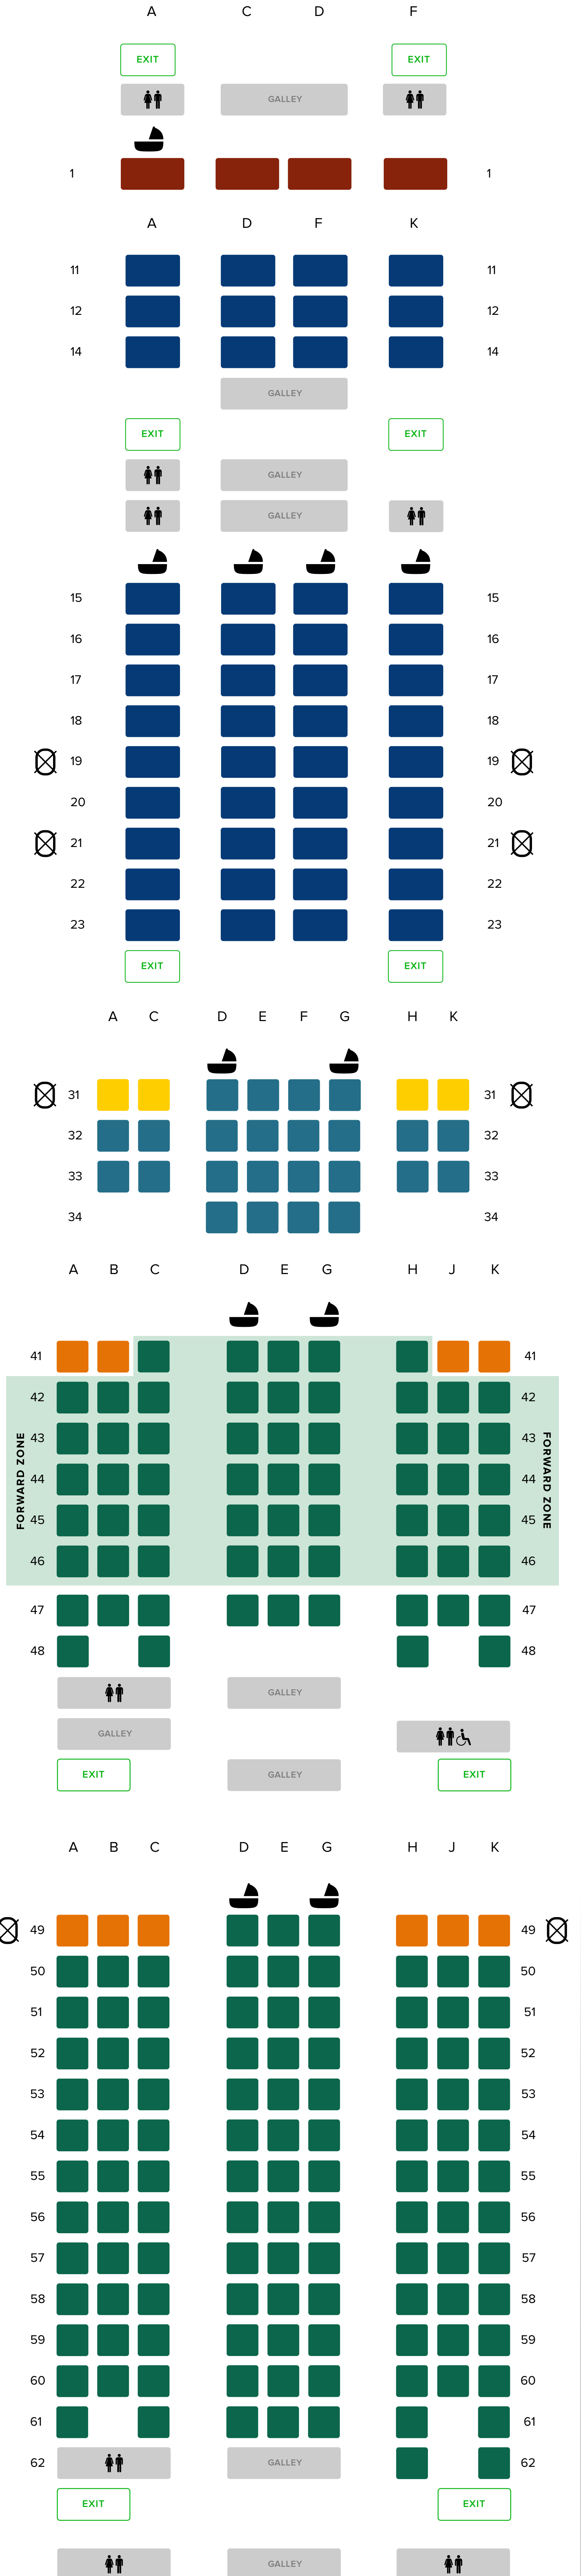

Boeing 777-300 Extended Range

4-class

First Class - F

4 seats

-  First Class Seat
-  Bassinet

Business Class - J

48 seats

-  Business Class Seat
-  Bassinet

Premium Economy Class - S

28 seats

-  Extra Legroom Seat
-  Premium Economy Class Seat
-  Bassinet

* The number of Extra Legroom Seats may vary on flights. Refer to the actual seat map during booking for the most up-to-date information.

Economy Class - Y

184 seats

-  Extra Legroom Seat
-  Forward Zone Seat
-  Standard Seat
-  Bassinet
-  Windowless

* The number of Extra Legroom Seats may vary on flights. Refer to the actual seat map during booking for the most up-to-date information.

* All Economy Class aisle seats (except front row seats) have movable armrests for passengers with reduced mobility.

This seat plan is not to scale.