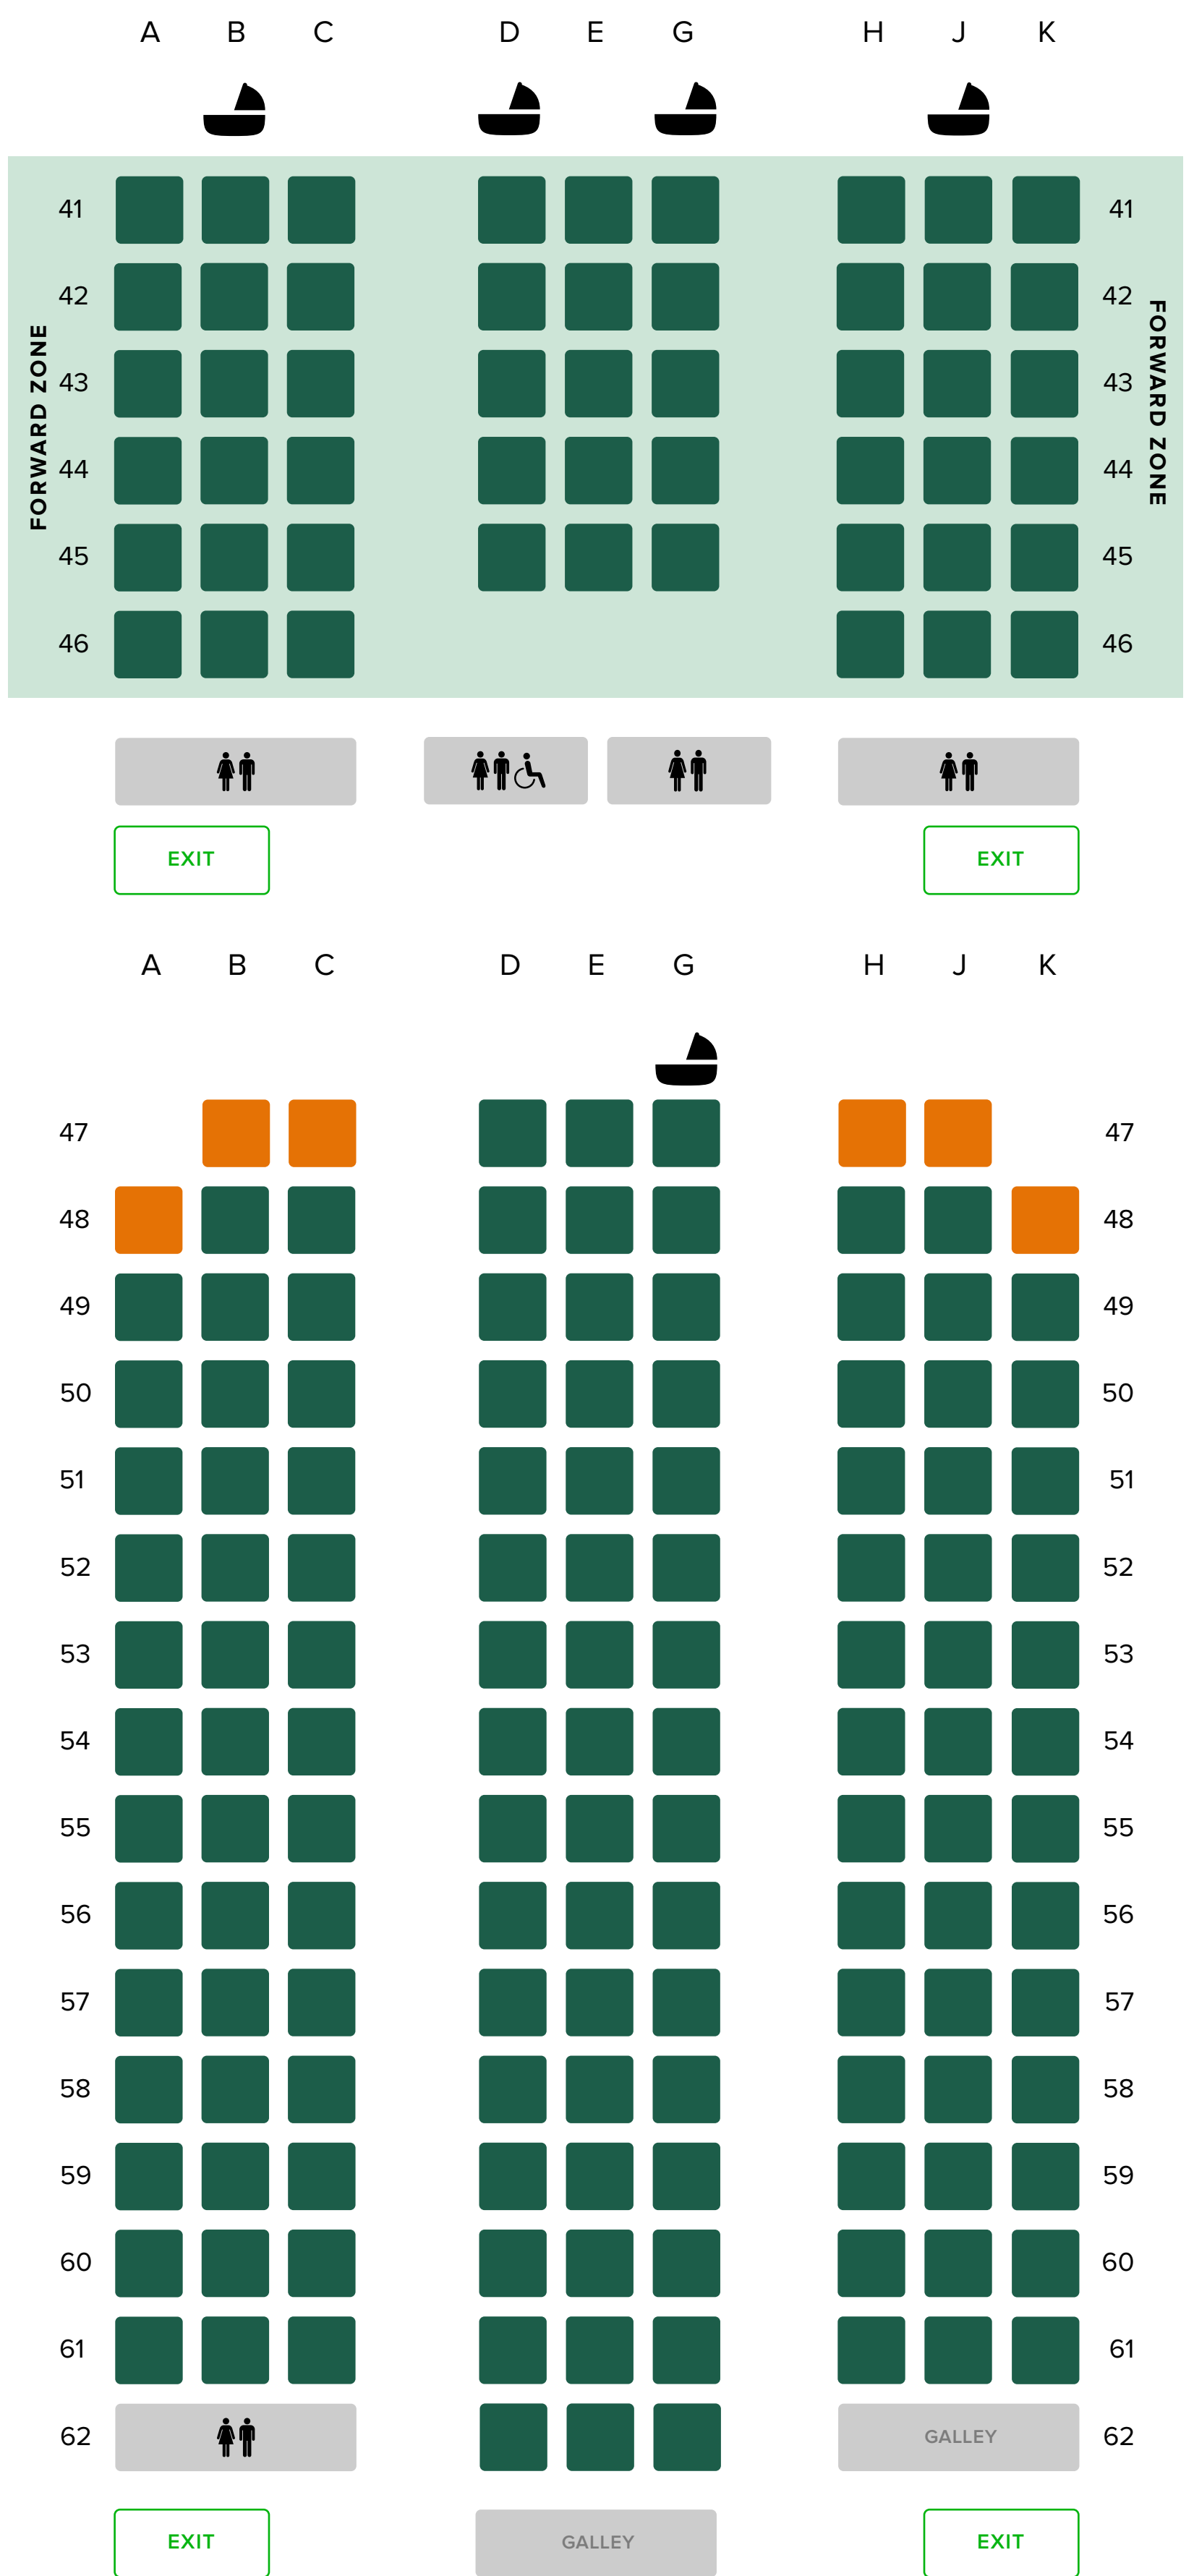

Airbus 350 - 900

Business Class - J

42 seats

-  Business Class Seat
-  Bassinet

Premium Economy Class - S

24 seats

-  Extra Legroom Seat
-  Premium Economy Class Seat
-  Bassinet

* The number of Extra Legroom Seats may vary on flights. Refer to the actual seat map during booking for the most up-to-date information.

Economy Class - Y

187 seats

-  Extra Legroom Seat
-  Forward Zone Seat
-  Standard Seat
-  Bassinet
-  Windowless

* The number of Extra Legroom Seats may vary on flights. Refer to the actual seat map during booking for the most up-to-date information.

* All Economy Class aisle seats (except front row seats) have movable armrests for passengers with reduced mobility.

This seat plan is not to scale.