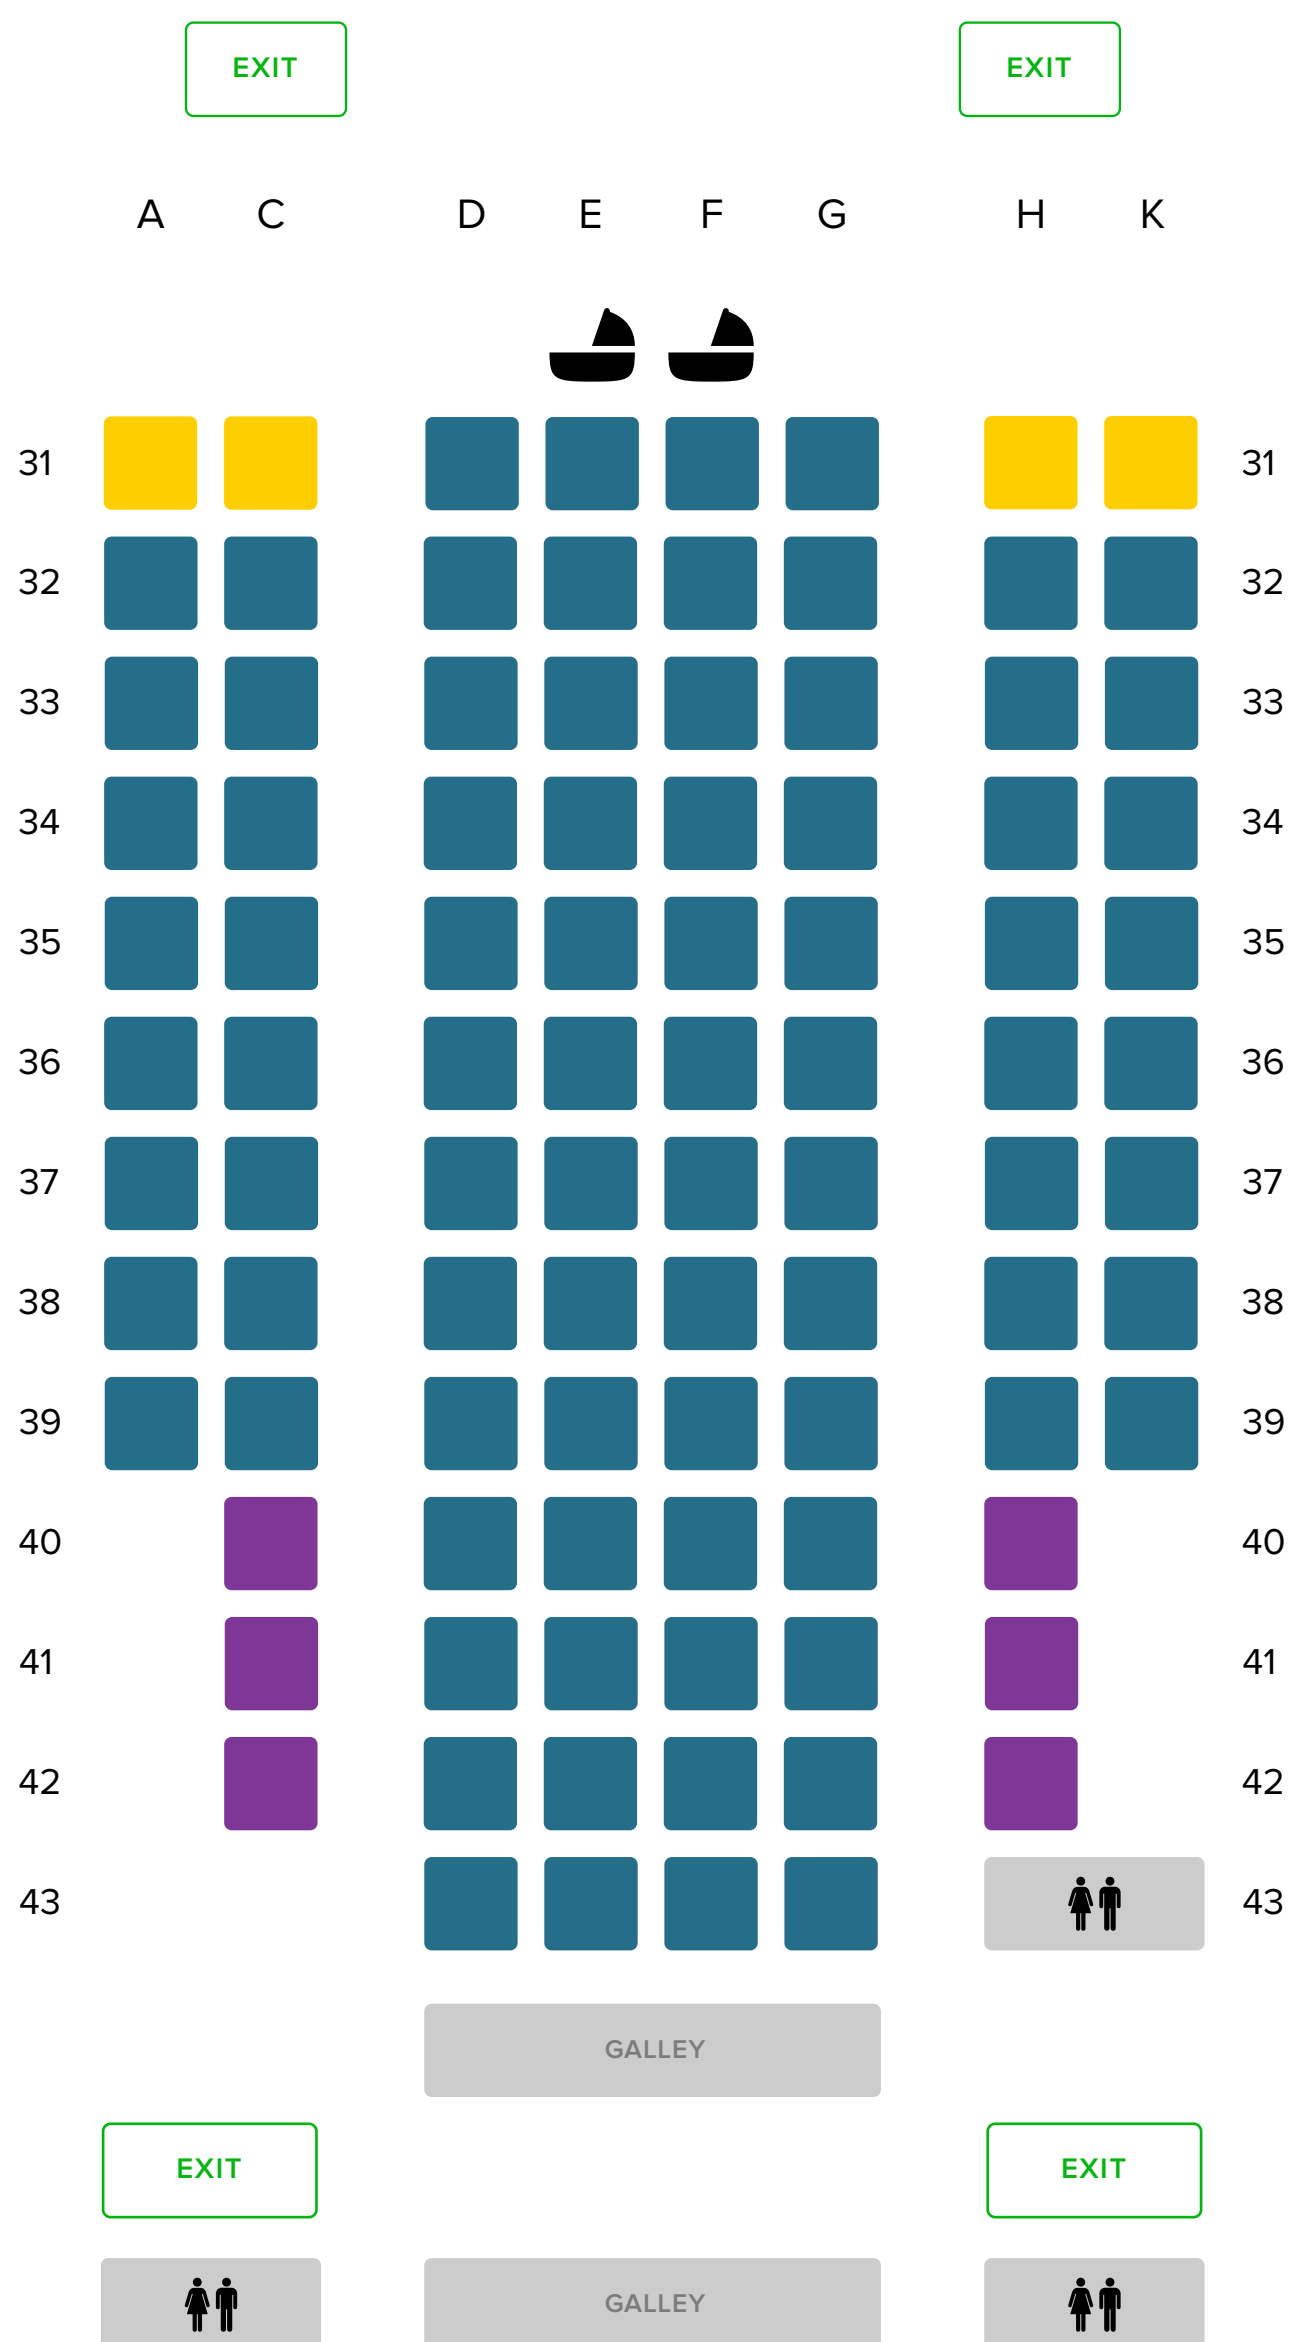

Airbus 350 - 900

Ultra Long Range

Business Class - J
67 seats

-  Business Class Seat
-  Bassinet

Premium Economy Class - S
94 seats

-  Solo Seat
-  Extra Legroom Seat
-  Premium Economy Class Seat
-  Bassinet

* The number of Extra Legroom Seats may vary on flights. Refer to the actual seat map during booking for the most up-to-date information.

This seat plan is not to scale.