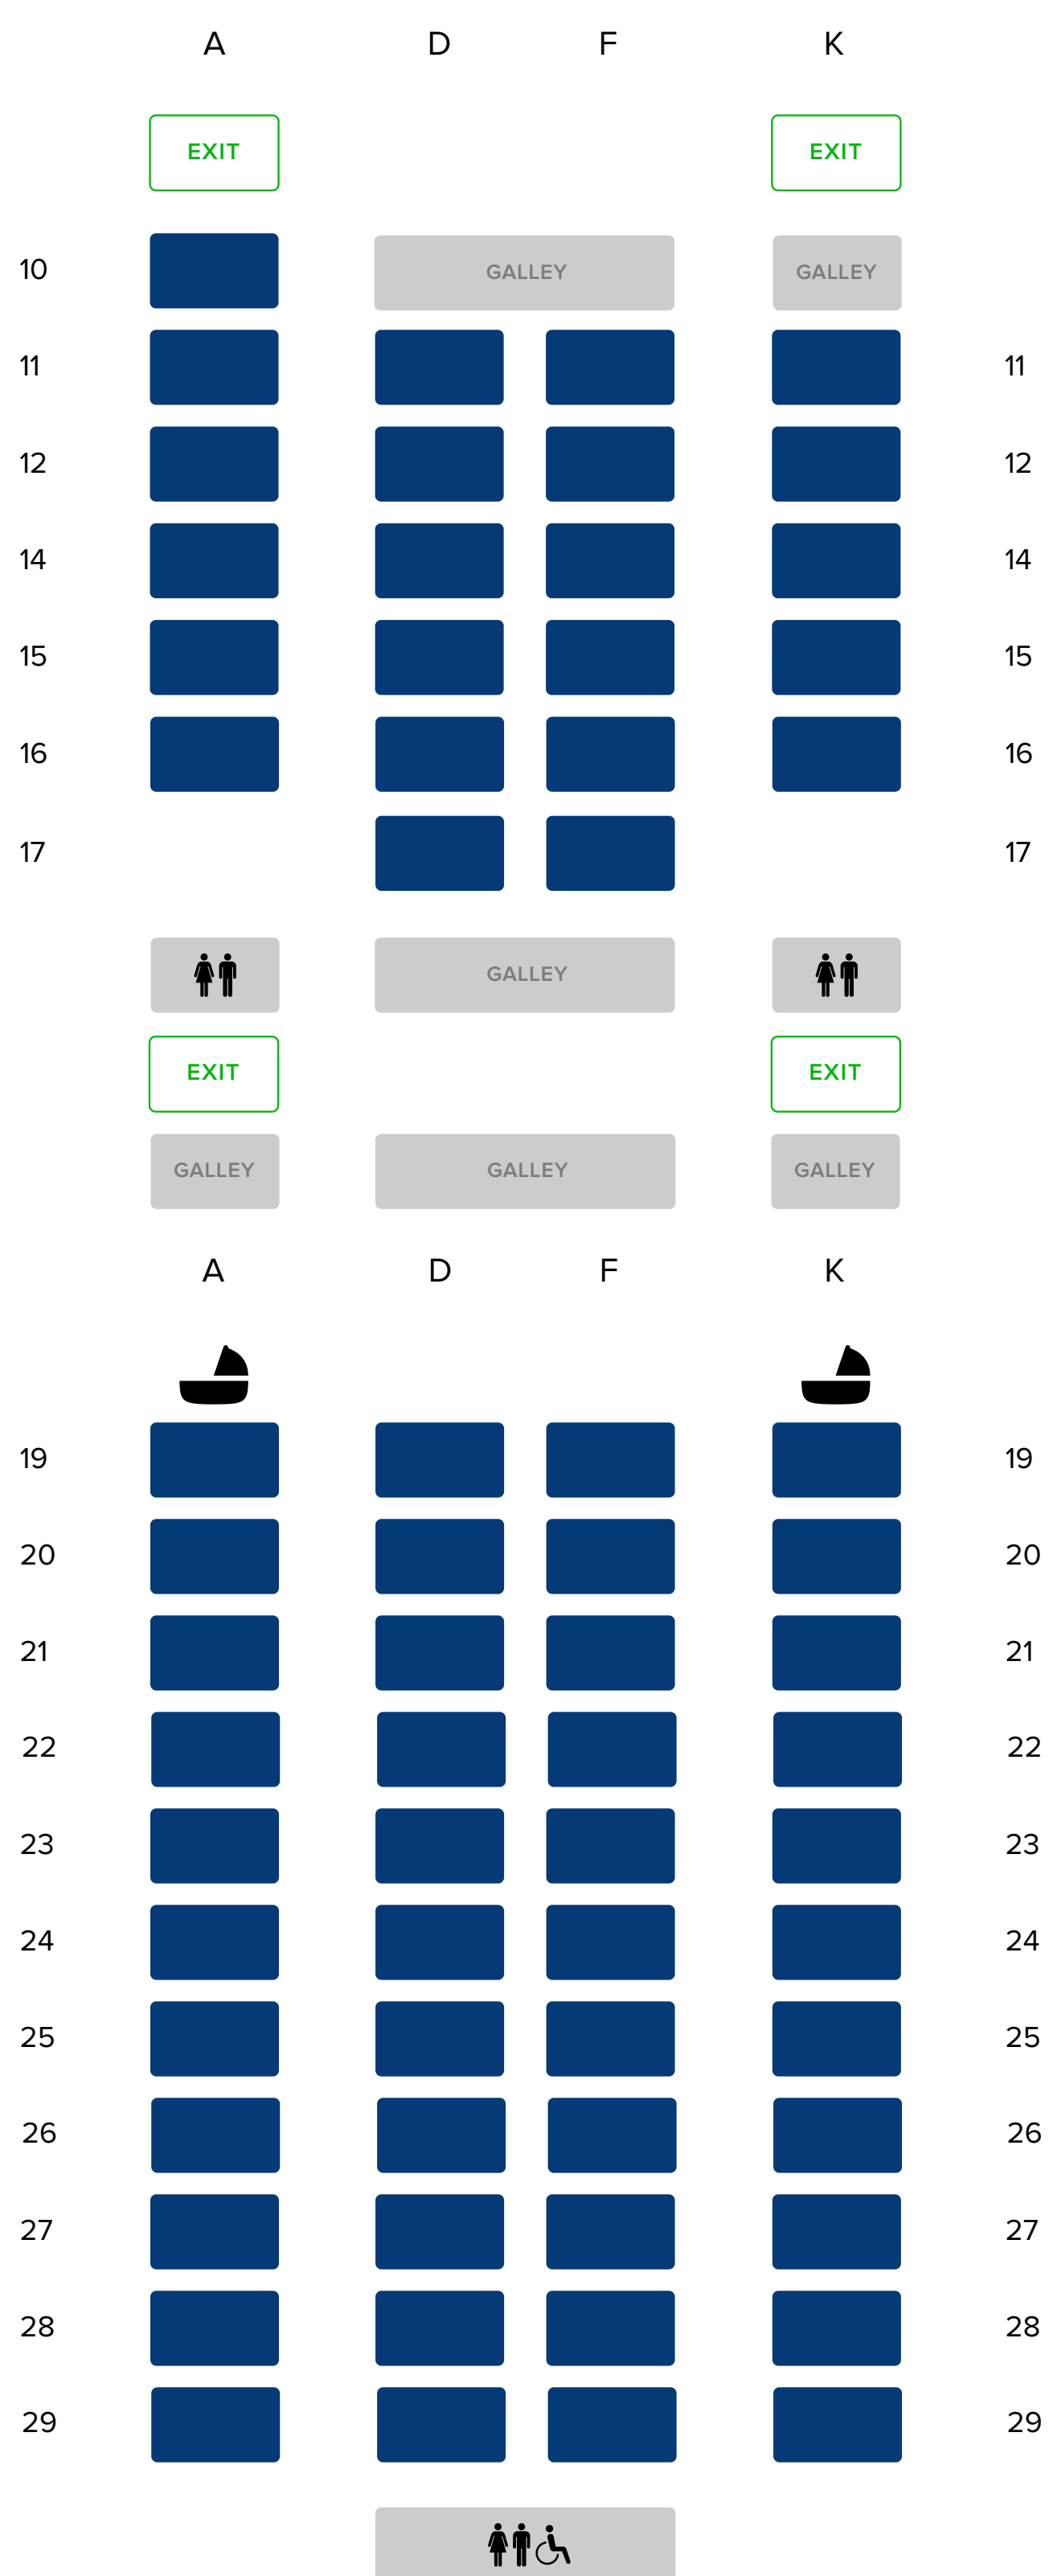

Airbus 350 - 900

Ultra Long Range

Business Class - J
67 seats

-  Business Class Seat
-  Bassinet

Premium Economy Class - S
94 seats

-  Solo Seat
-  Extra Legroom Seat
-  Premium Economy Class Seat
-  Bassinet

* The number of Extra Legroom Seats may vary on flights. Refer to the actual seat map during booking for the most up-to-date information.

This seat plan is not to scale.