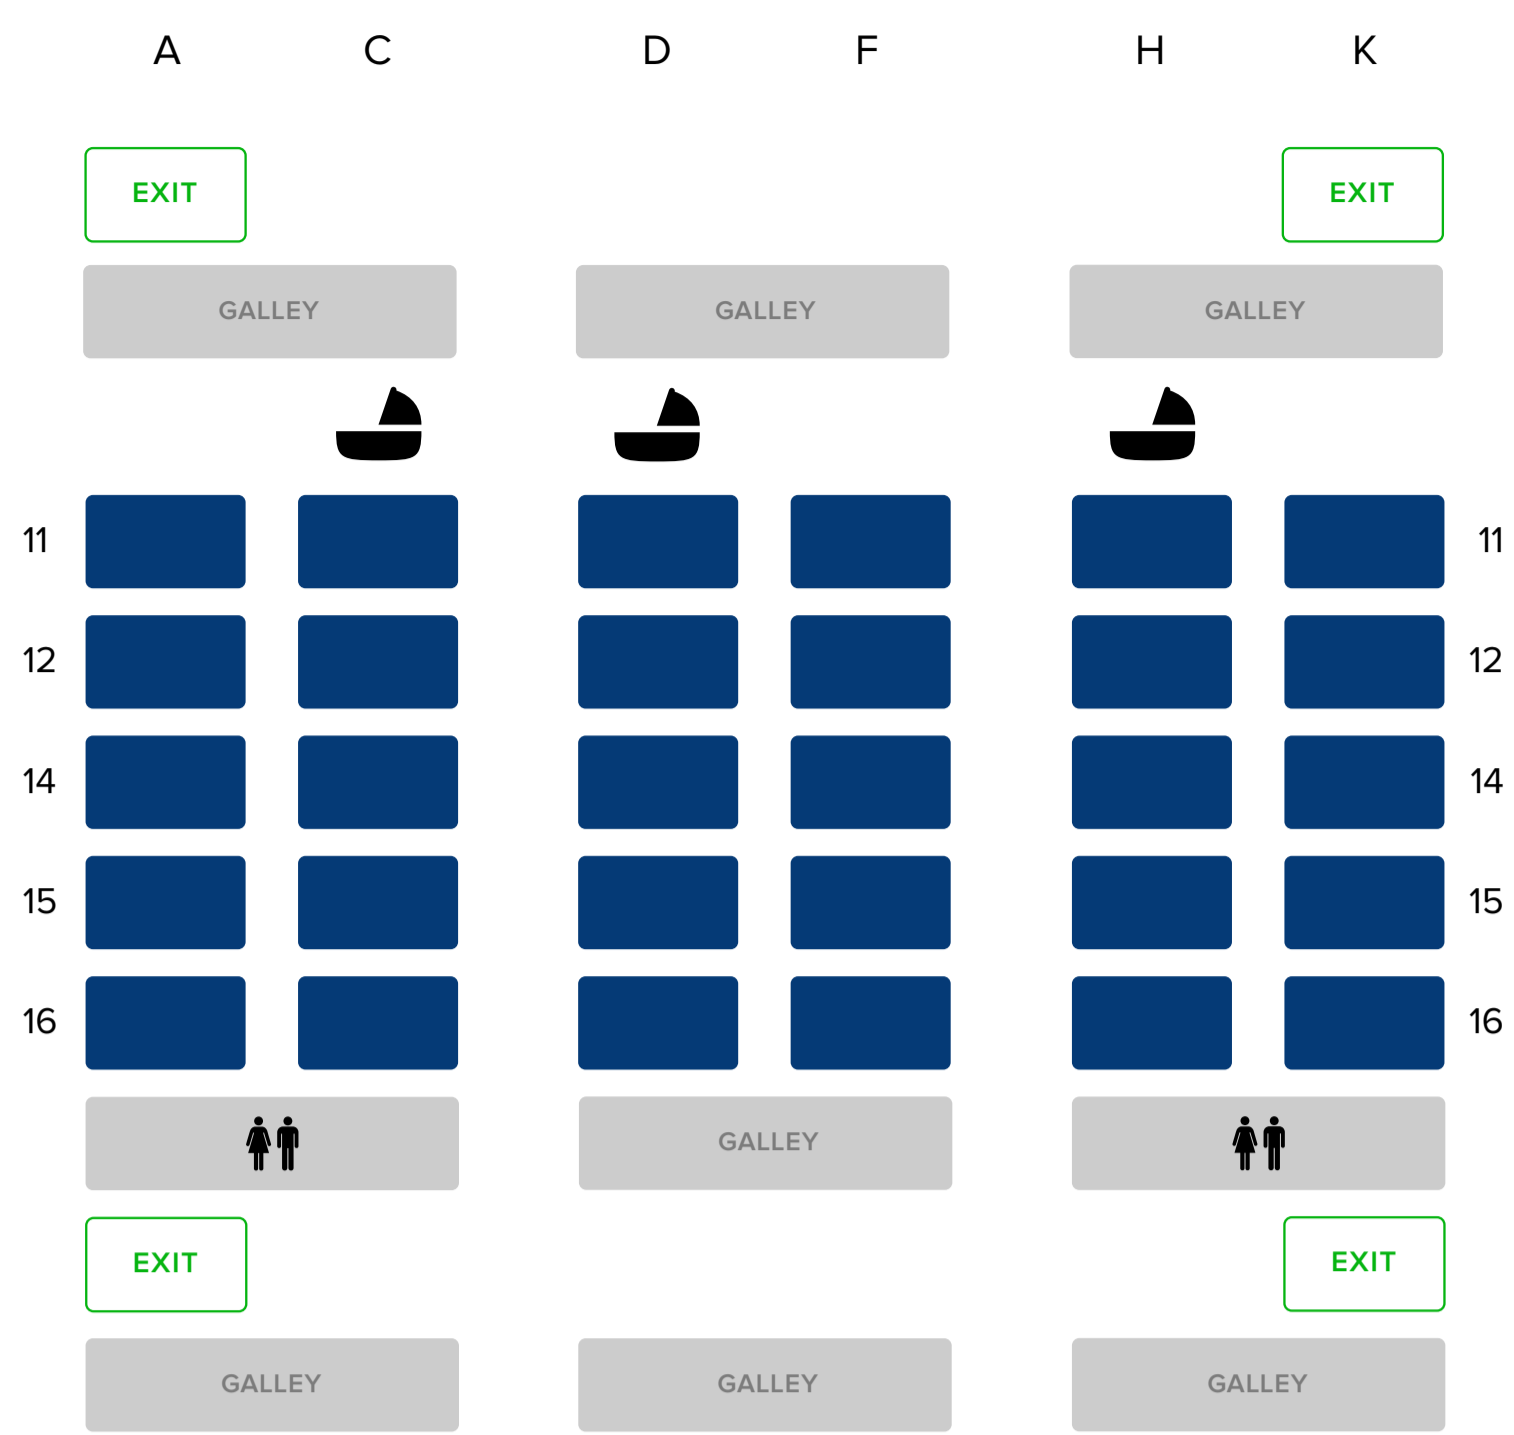

Airbus 330 - 300

Business Class - J
30 seats

-  Business Class Seat
-  Bassinet

Economy Class - Y
255 seats

-  Extra Legroom Seat
-  Forward Zone Seat
-  Standard Seat
-  Bassinet
-  Windowless

* The number of Extra Legroom Seats may vary on flights. Refer to the actual seat map during booking for the most up-to-date information.

* All Economy Class aisle seats (except front row seats) have movable armrests for passengers with reduced mobility.

This seat plan is not to scale.