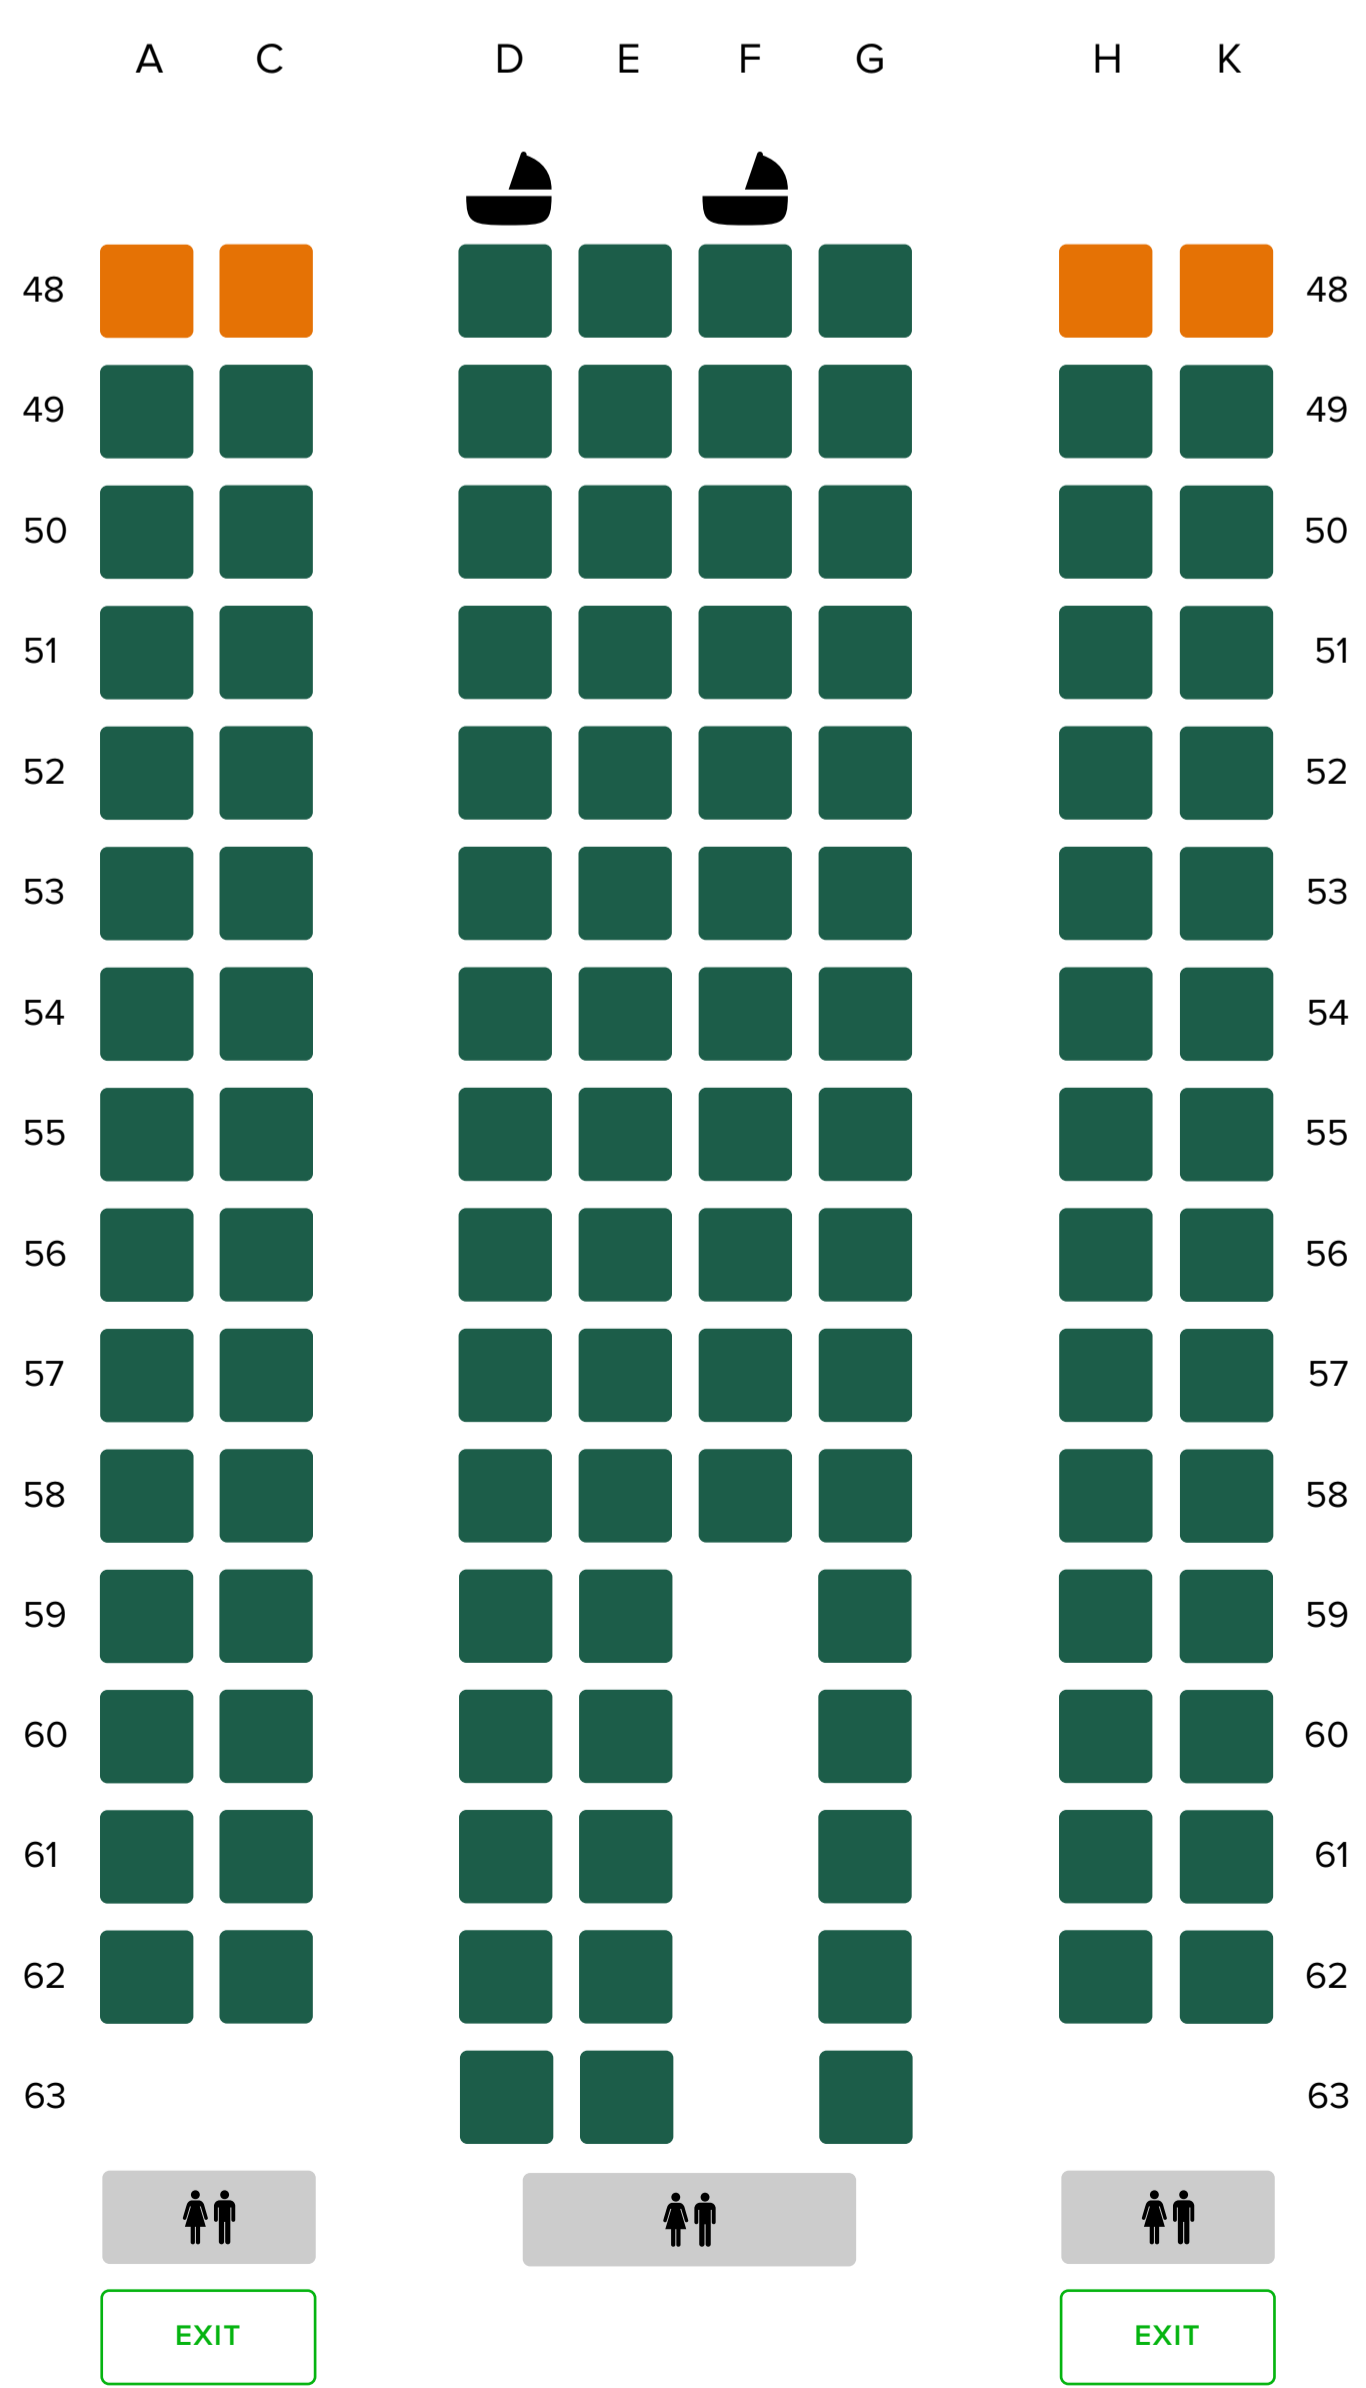

Airbus 330 - 300

Business Class - J
30 seats

-  Business Class Seat
-  Bassinet

Economy Class - Y
255 seats

-  Extra Legroom Seat
-  Forward Zone Seat
-  Standard Seat
-  Bassinet
-  Windowless

* The number of Extra Legroom Seats may vary on flights. Refer to the actual seat map during booking for the most up-to-date information.

* All Economy Class aisle seats (except front row seats) have movable armrests for passengers with reduced mobility.

This seat plan is not to scale.