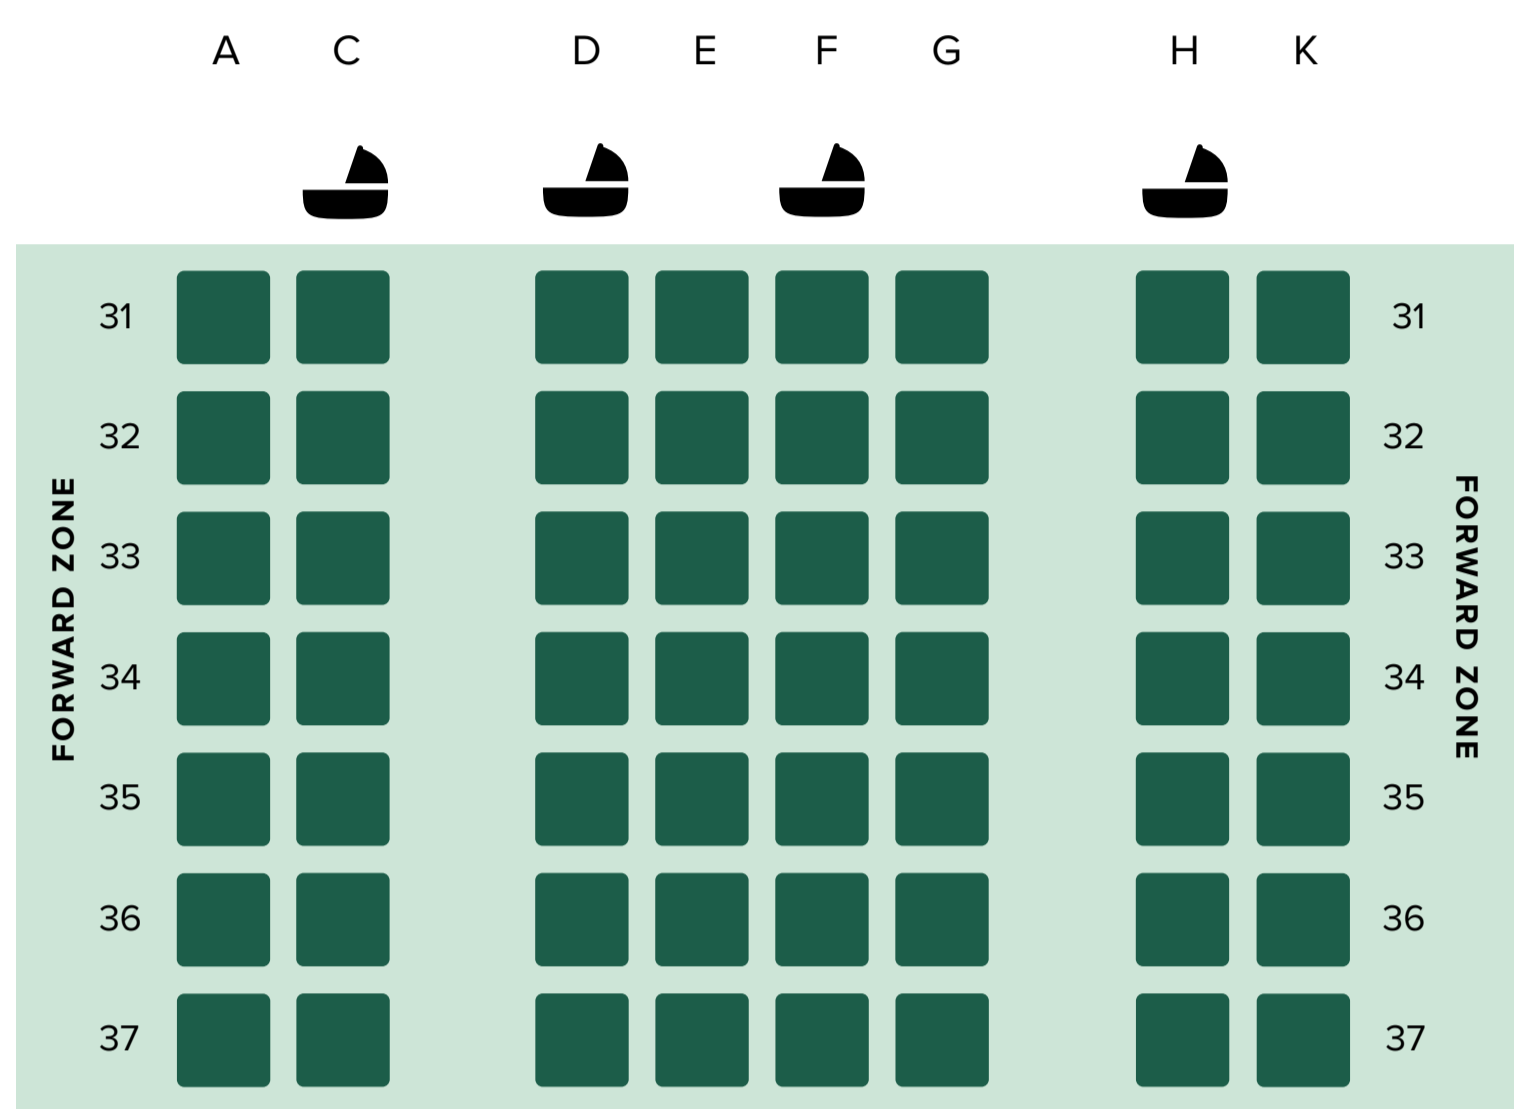

Airbus 330 - 300

Business Class - J
30 seats

-  Business Class Seat
-  Bassinet

Economy Class - Y
255 seats

-  Extra Legroom Seat
-  Forward Zone Seat
-  Standard Seat
-  Bassinet
-  Windowless

* The number of Extra Legroom Seats may vary on flights. Refer to the actual seat map during booking for the most up-to-date information.

* All Economy Class aisle seats (except front row seats) have movable armrests for passengers with reduced mobility.

This seat plan is not to scale.