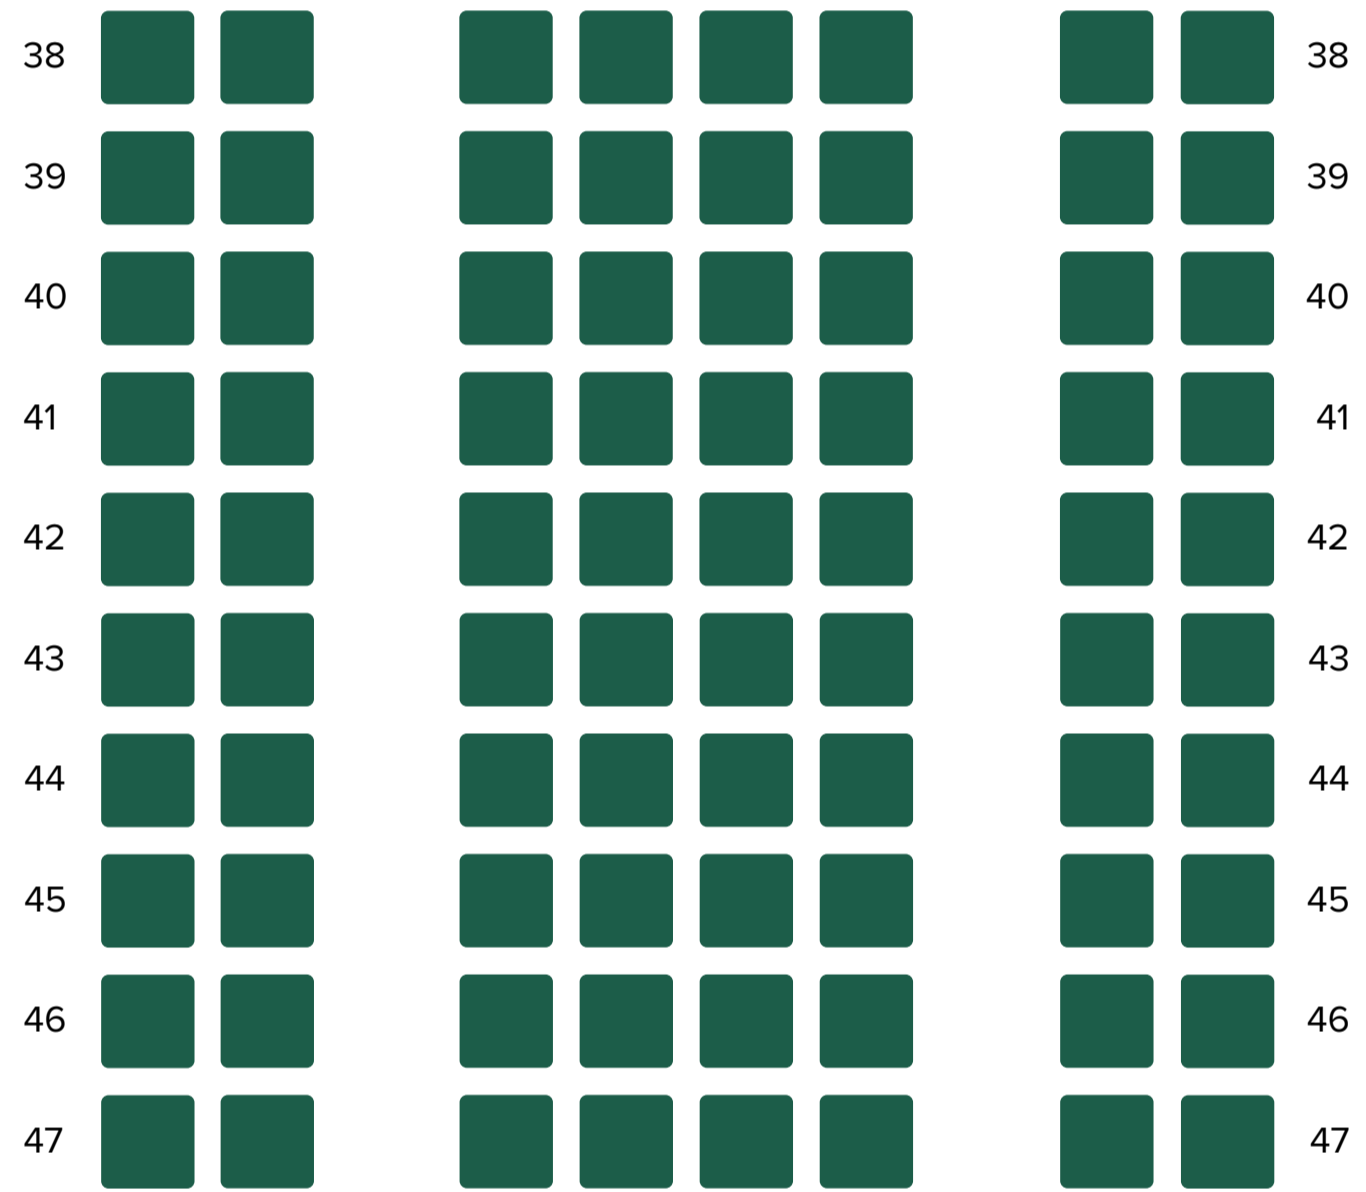

Airbus 330 - 300

Business Class - J
30 seats

-  Business Class Seat
-  Bassinet

Economy Class - Y
255 seats

-  Extra Legroom Seat
-  Forward Zone Seat
-  Standard Seat
-  Bassinet
-  Windowless

* The number of Extra Legroom Seats may vary on flights. Refer to the actual seat map during booking for the most up-to-date information.

* All Economy Class aisle seats (except front row seats) have movable armrests for passengers with reduced mobility.

This seat plan is not to scale.