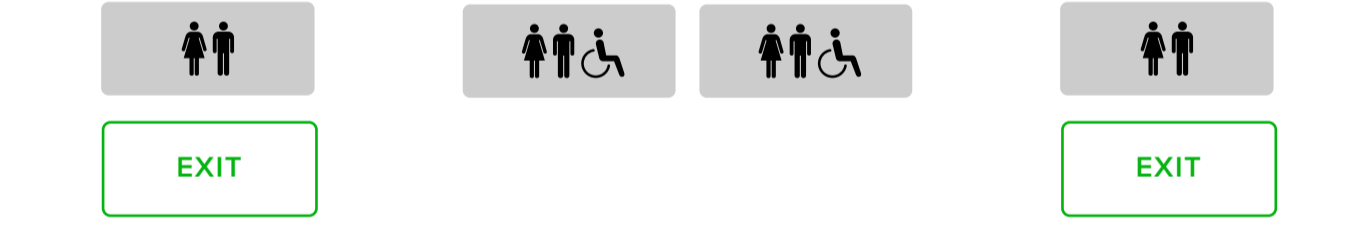

Airbus 330 - 300

Business Class - J
30 seats

-  Business Class Seat
-  Bassinet

Economy Class - Y
255 seats

-  Extra Legroom Seat
-  Forward Zone Seat
-  Standard Seat
-  Bassinet
-  Windowless

* The number of Extra Legroom Seats may vary on flights. Refer to the actual seat map during booking for the most up-to-date information.

* All Economy Class aisle seats (except front row seats) have movable armrests for passengers with reduced mobility.

This seat plan is not to scale.