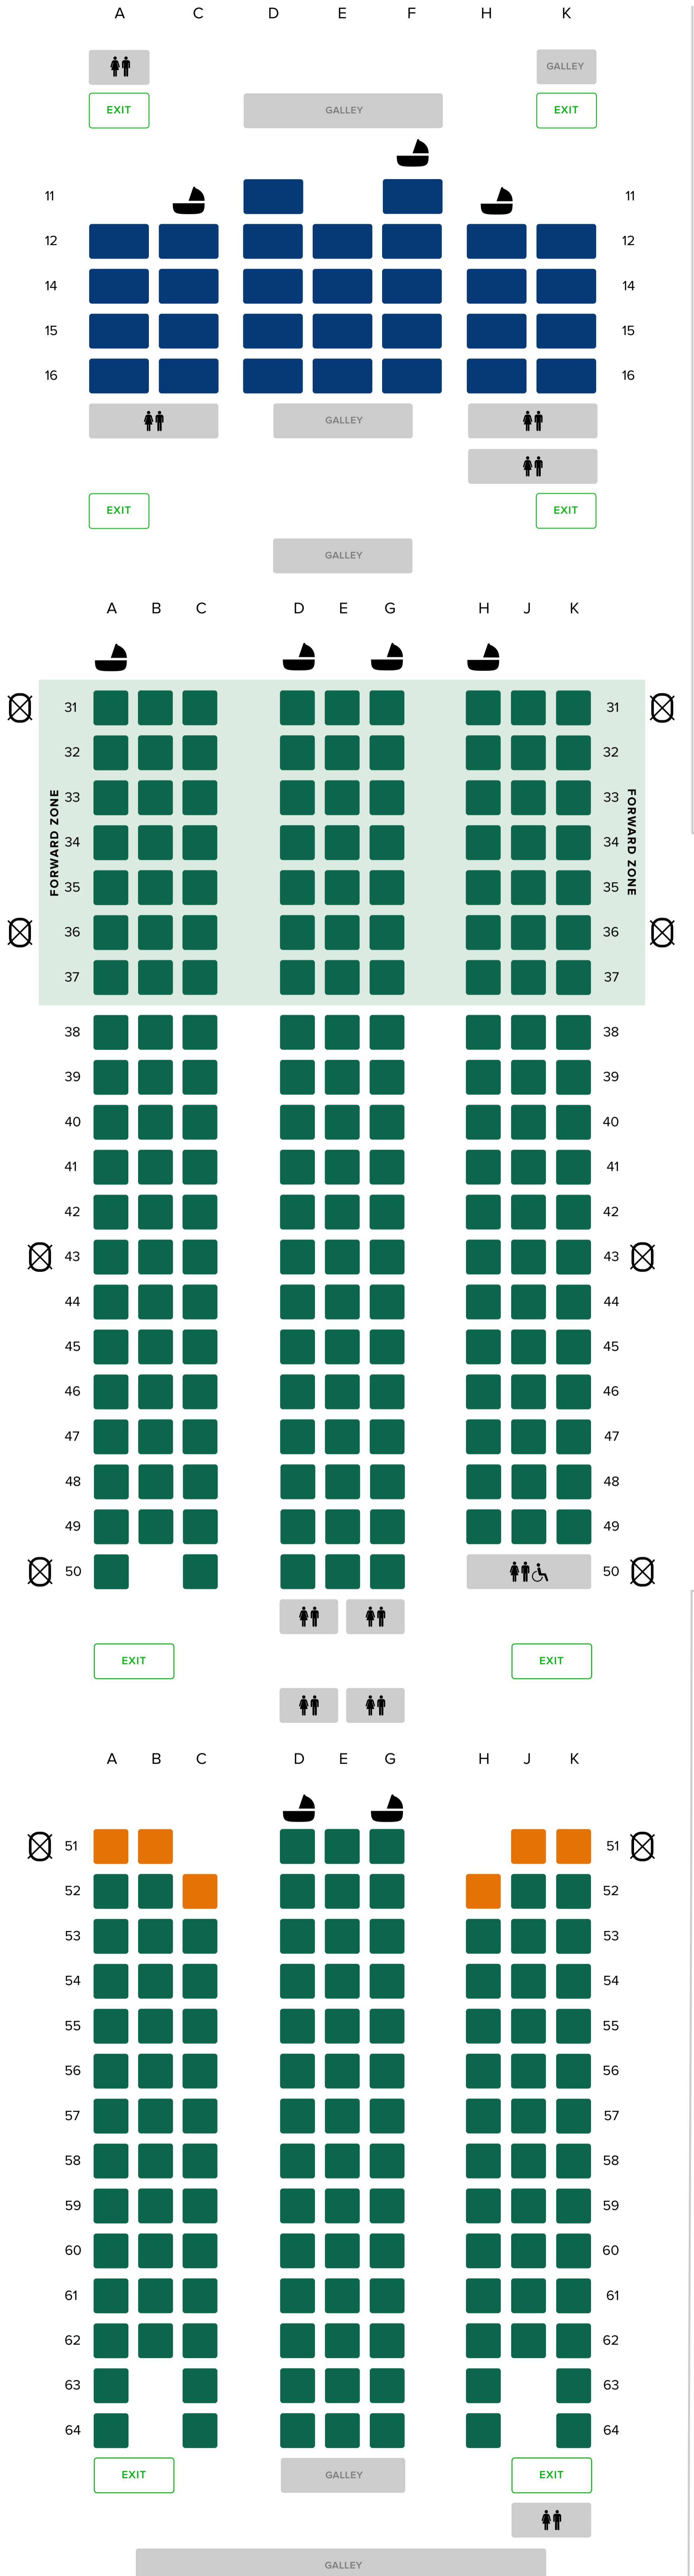

# Boeing 777-200

2-class

## Business Class - J

30 seats

-  Business Class Seat
-  Bassinet

## Economy Class - Y

293 seats

-  Extra Legroom Seat
-  Forward Zone Seat
-  Standard Seat
-  Bassinet
-  Windowless

\* The number of Extra Legroom Seats may vary on flights. Refer to the actual seat map during booking for the most up-to-date information.

\* All Economy Class aisle seats (except front row seats) have movable armrests for passengers with reduced mobility.

This seat plan is not to scale.