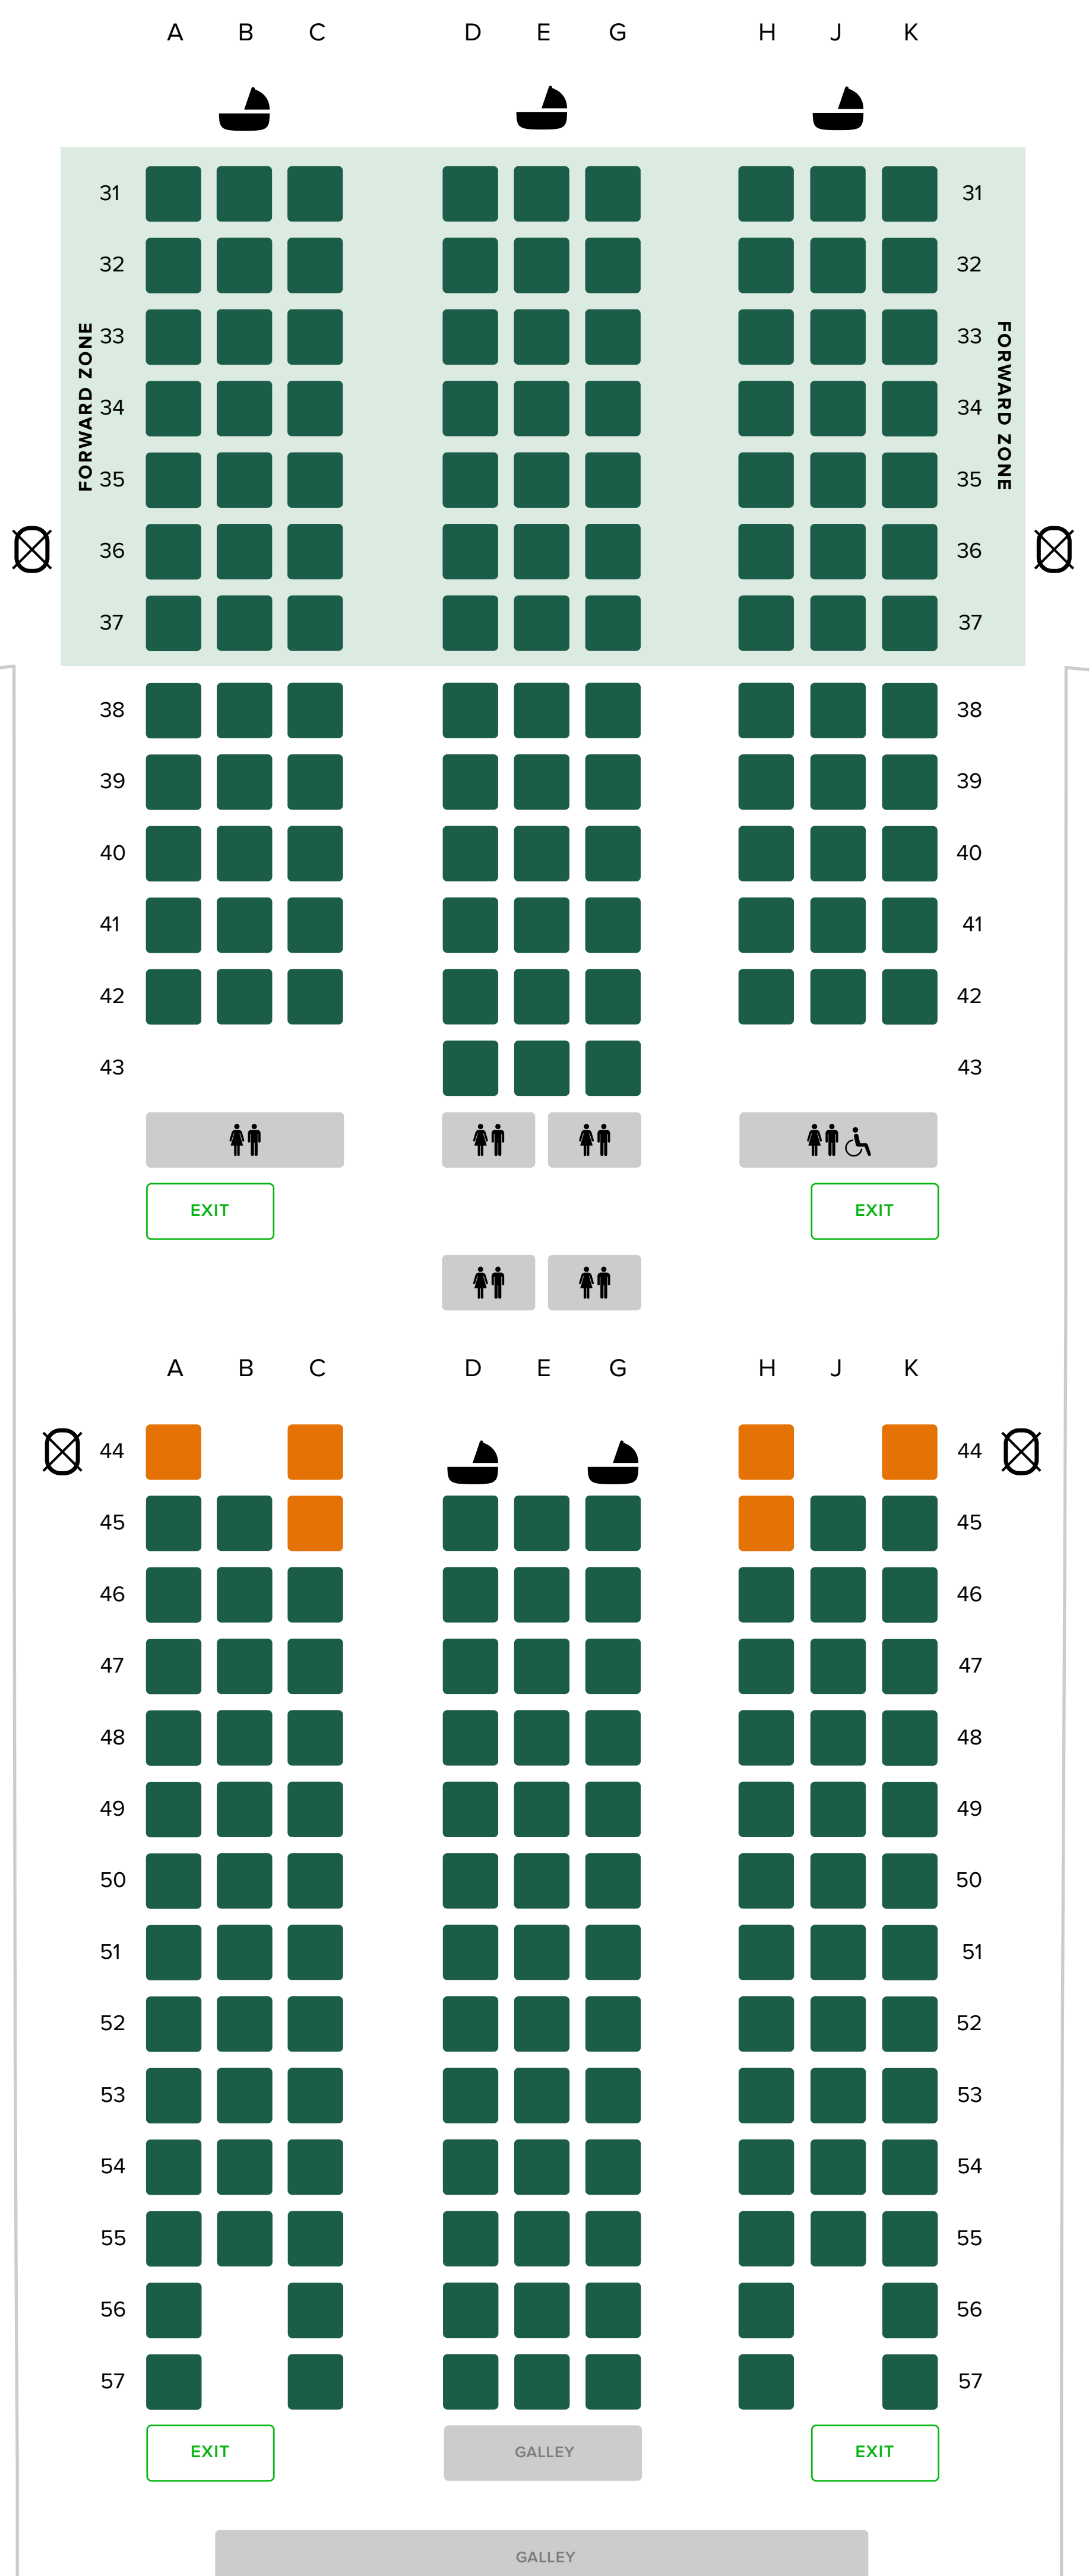

Boeing 777-200

Layout A, refitted SR-series

Business Class - J

38 seats

 Business Class Seat

 Bassinet

Economy Class - Y

228 seats

 Extra Legroom Seat

 Forward Zone Seat

 Standard Seat

 Bassinet

 Windowless

* The number of Extra Legroom Seats may vary on flights. Refer to the actual seat map during booking for the most up-to-date information.

* All Economy Class aisle seats (except front row seats) have movable armrests for passengers with reduced mobility.

This seat plan is not to scale.