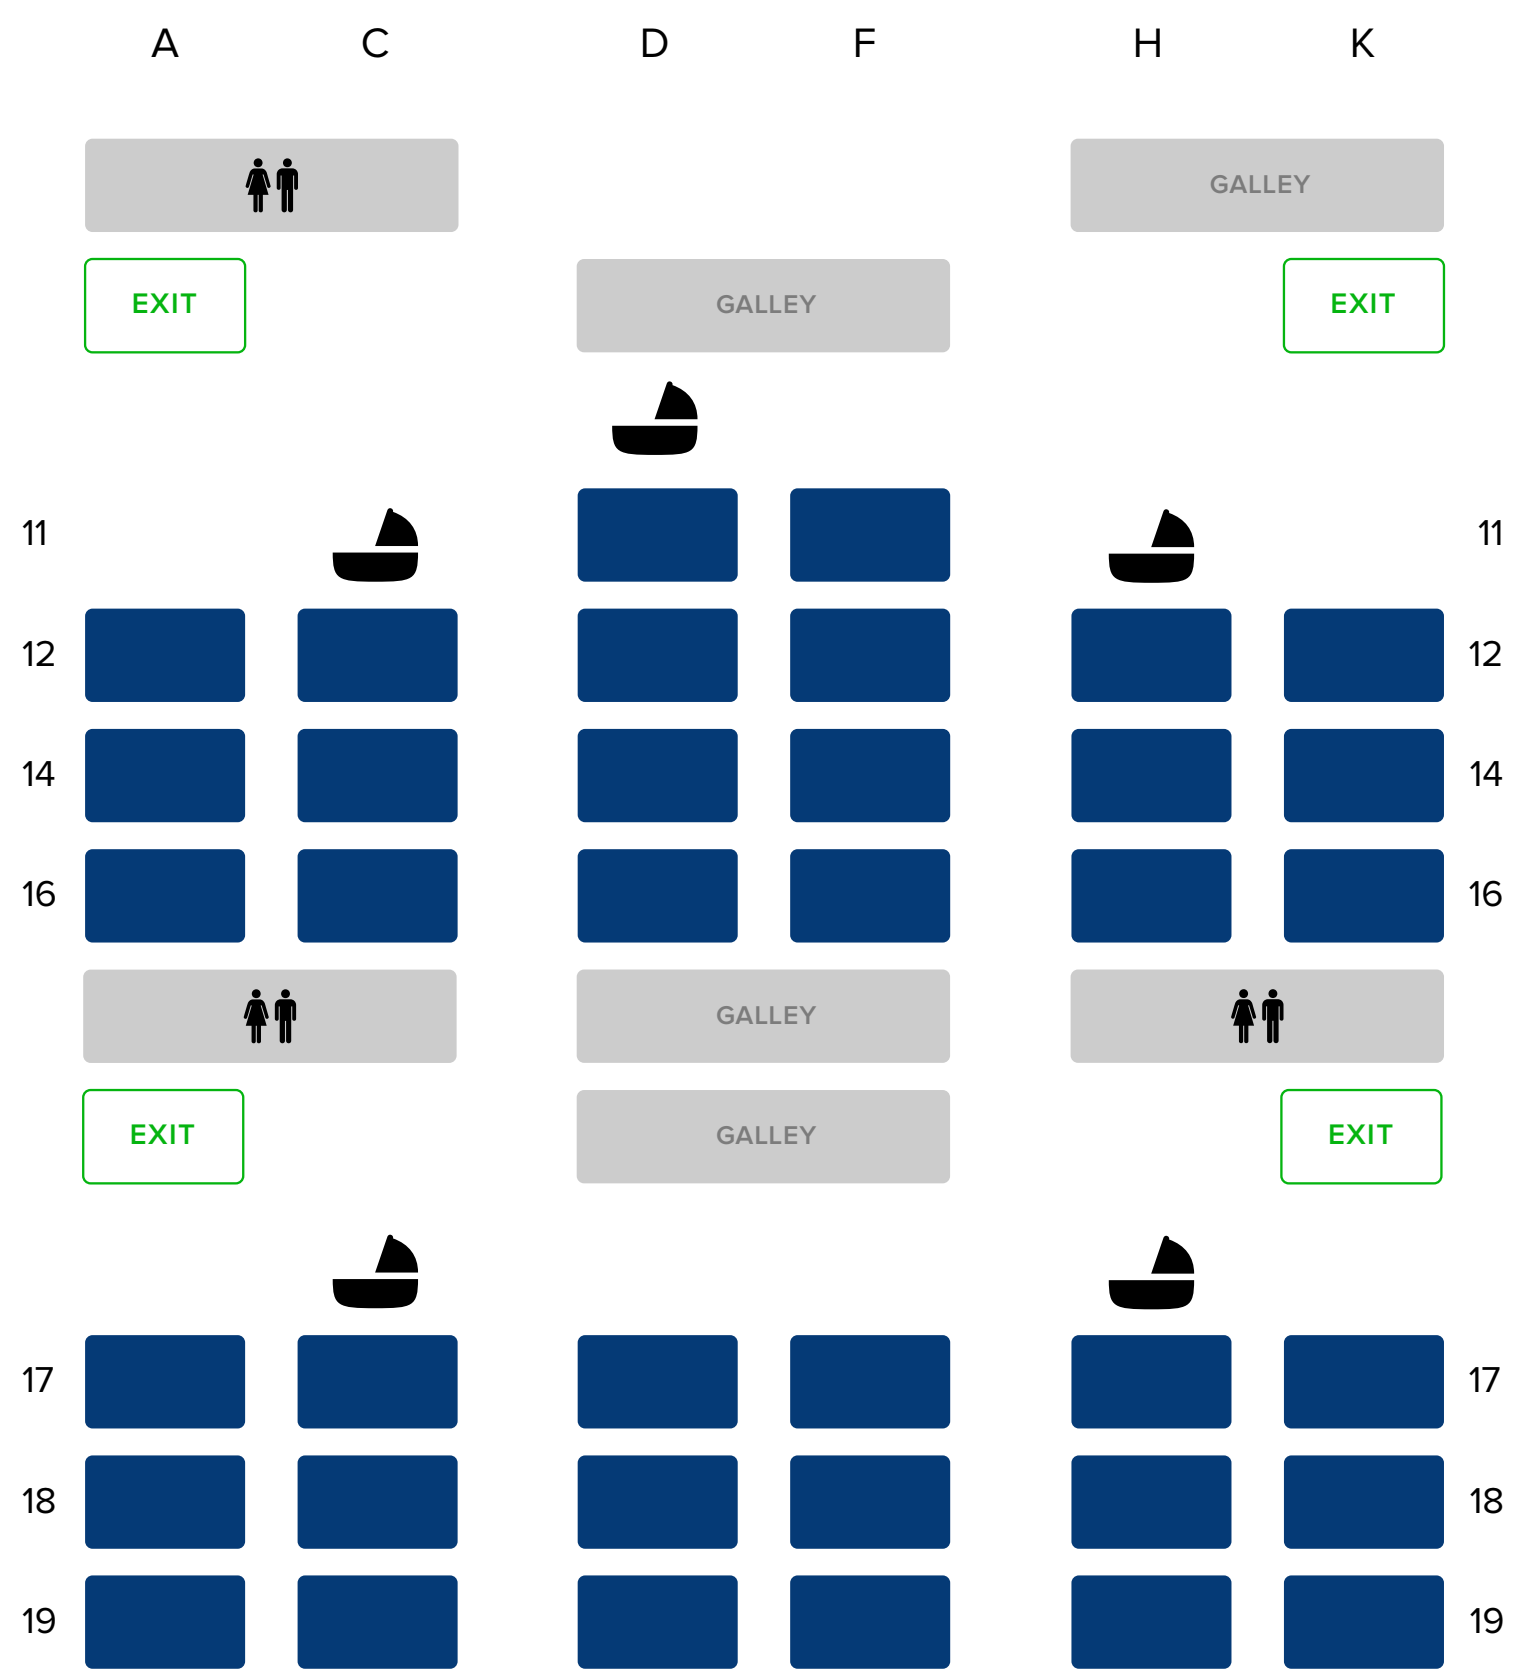

Boeing 777-200

Layout A, refitted SR-series

Business Class - J

38 seats

 Business Class Seat

 Bassinet

Economy Class - Y

228 seats

 Extra Legroom Seat

 Forward Zone Seat

 Standard Seat

 Bassinet

 Windowless

* The number of Extra Legroom Seats may vary on flights. Refer to the actual seat map during booking for the most up-to-date information.

* All Economy Class aisle seats (except front row seats) have movable armrests for passengers with reduced mobility.

This seat plan is not to scale.