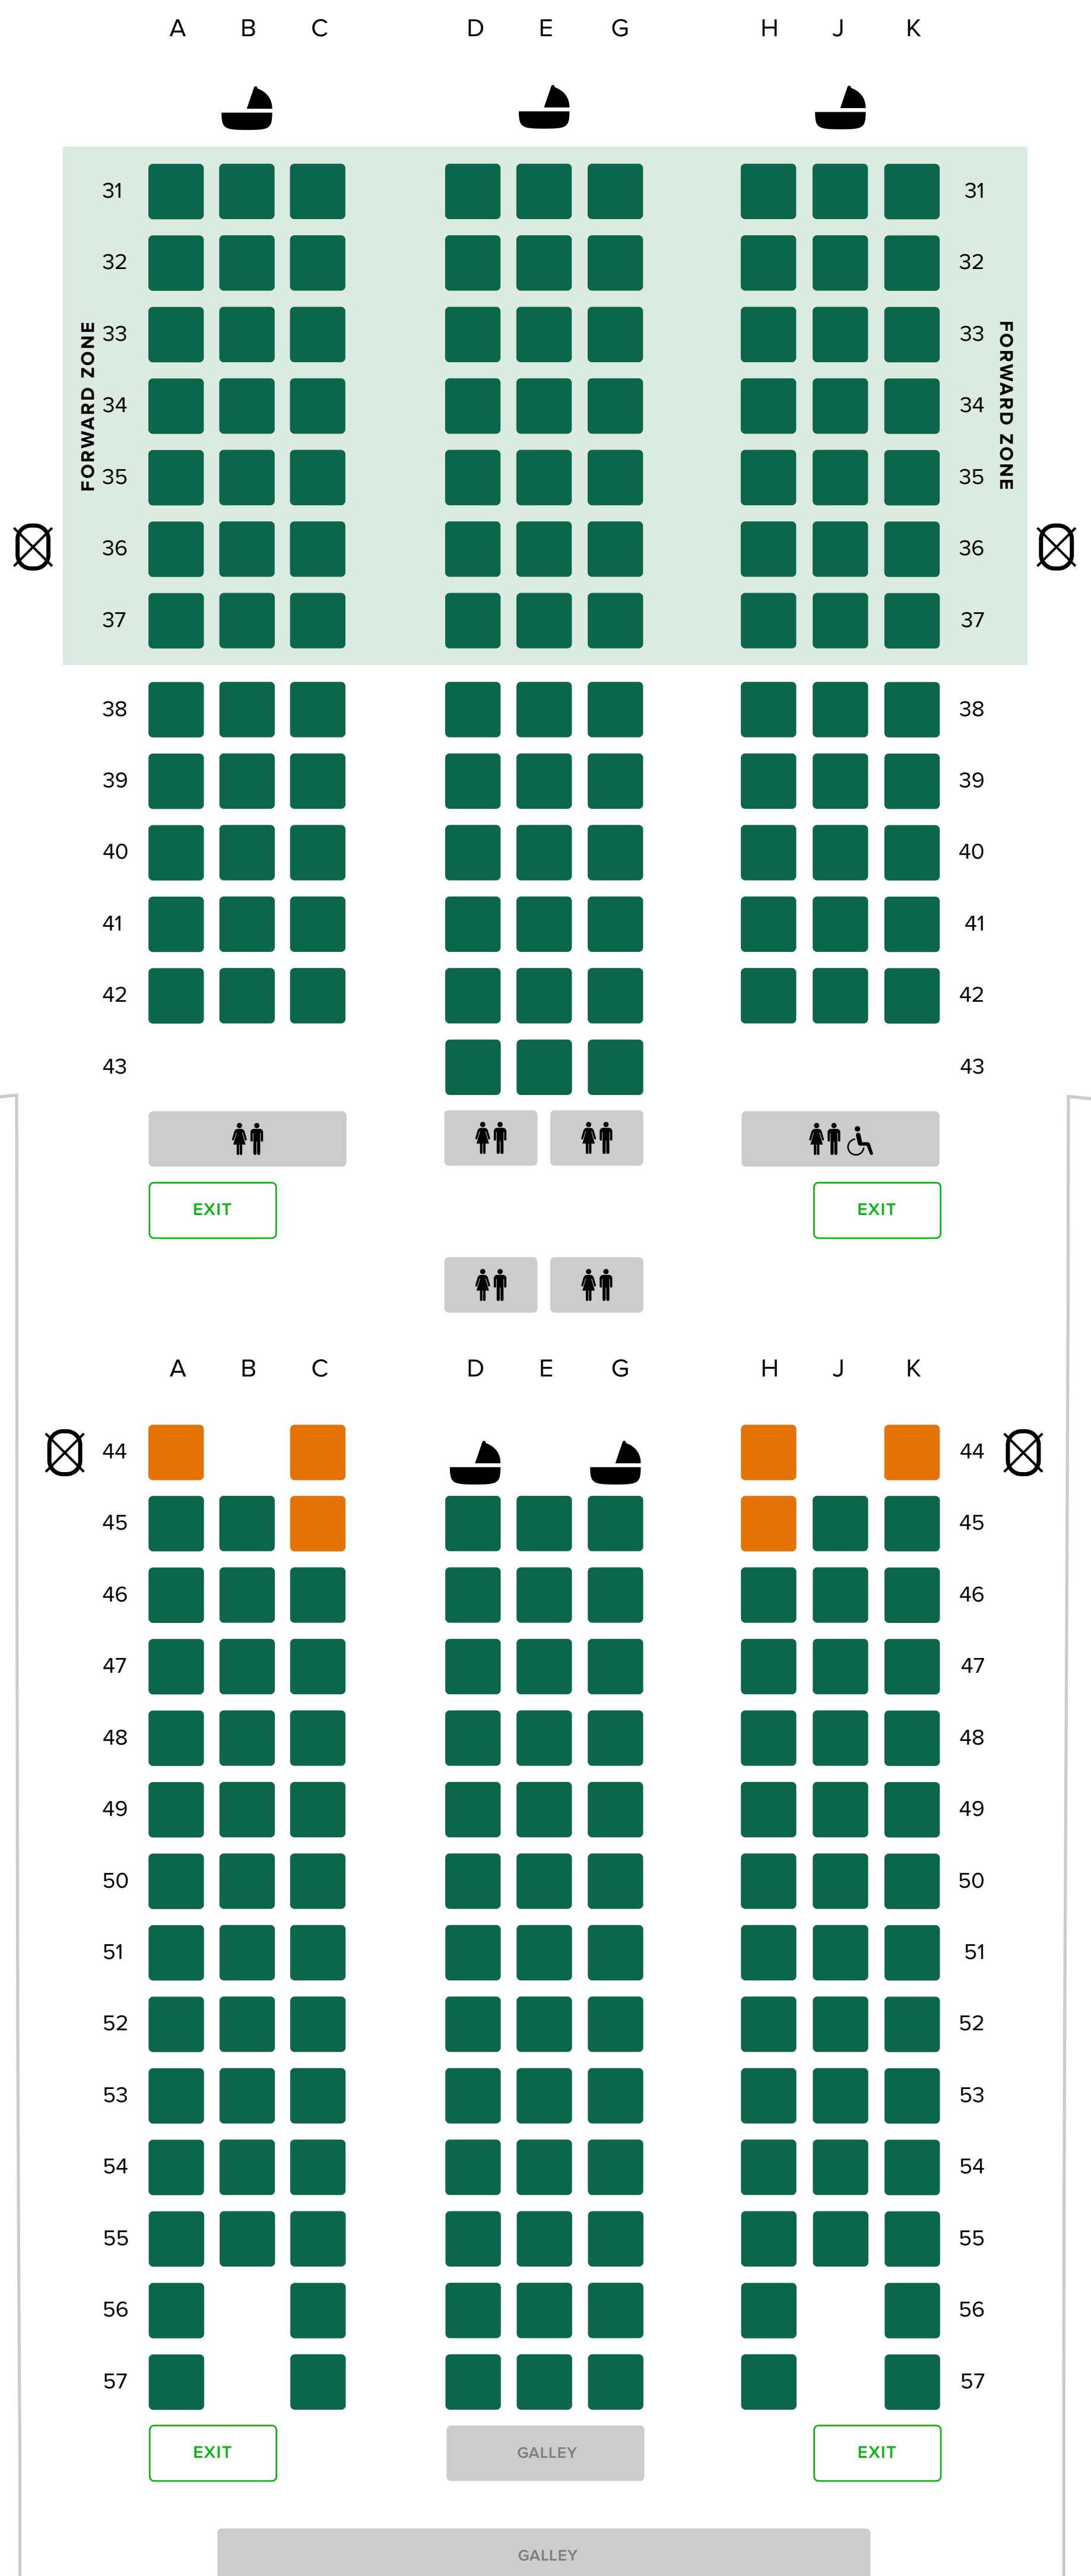

Boeing 777-200

Layout B, refitted SQ-series

Business Class - J

38 seats

 Business Class Seat

 Bassinet

Economy Class - Y

228 seats

 Extra Legroom Seat

 Forward Zone Seat

 Standard Seat

 Bassinet

 Windowless

* The number of Extra Legroom Seats may vary on flights. Refer to the actual seat map during booking for the most up-to-date information.

* All Economy Class aisle seats (except front row seats) have movable armrests for passengers with reduced mobility.

This seat plan is not to scale.