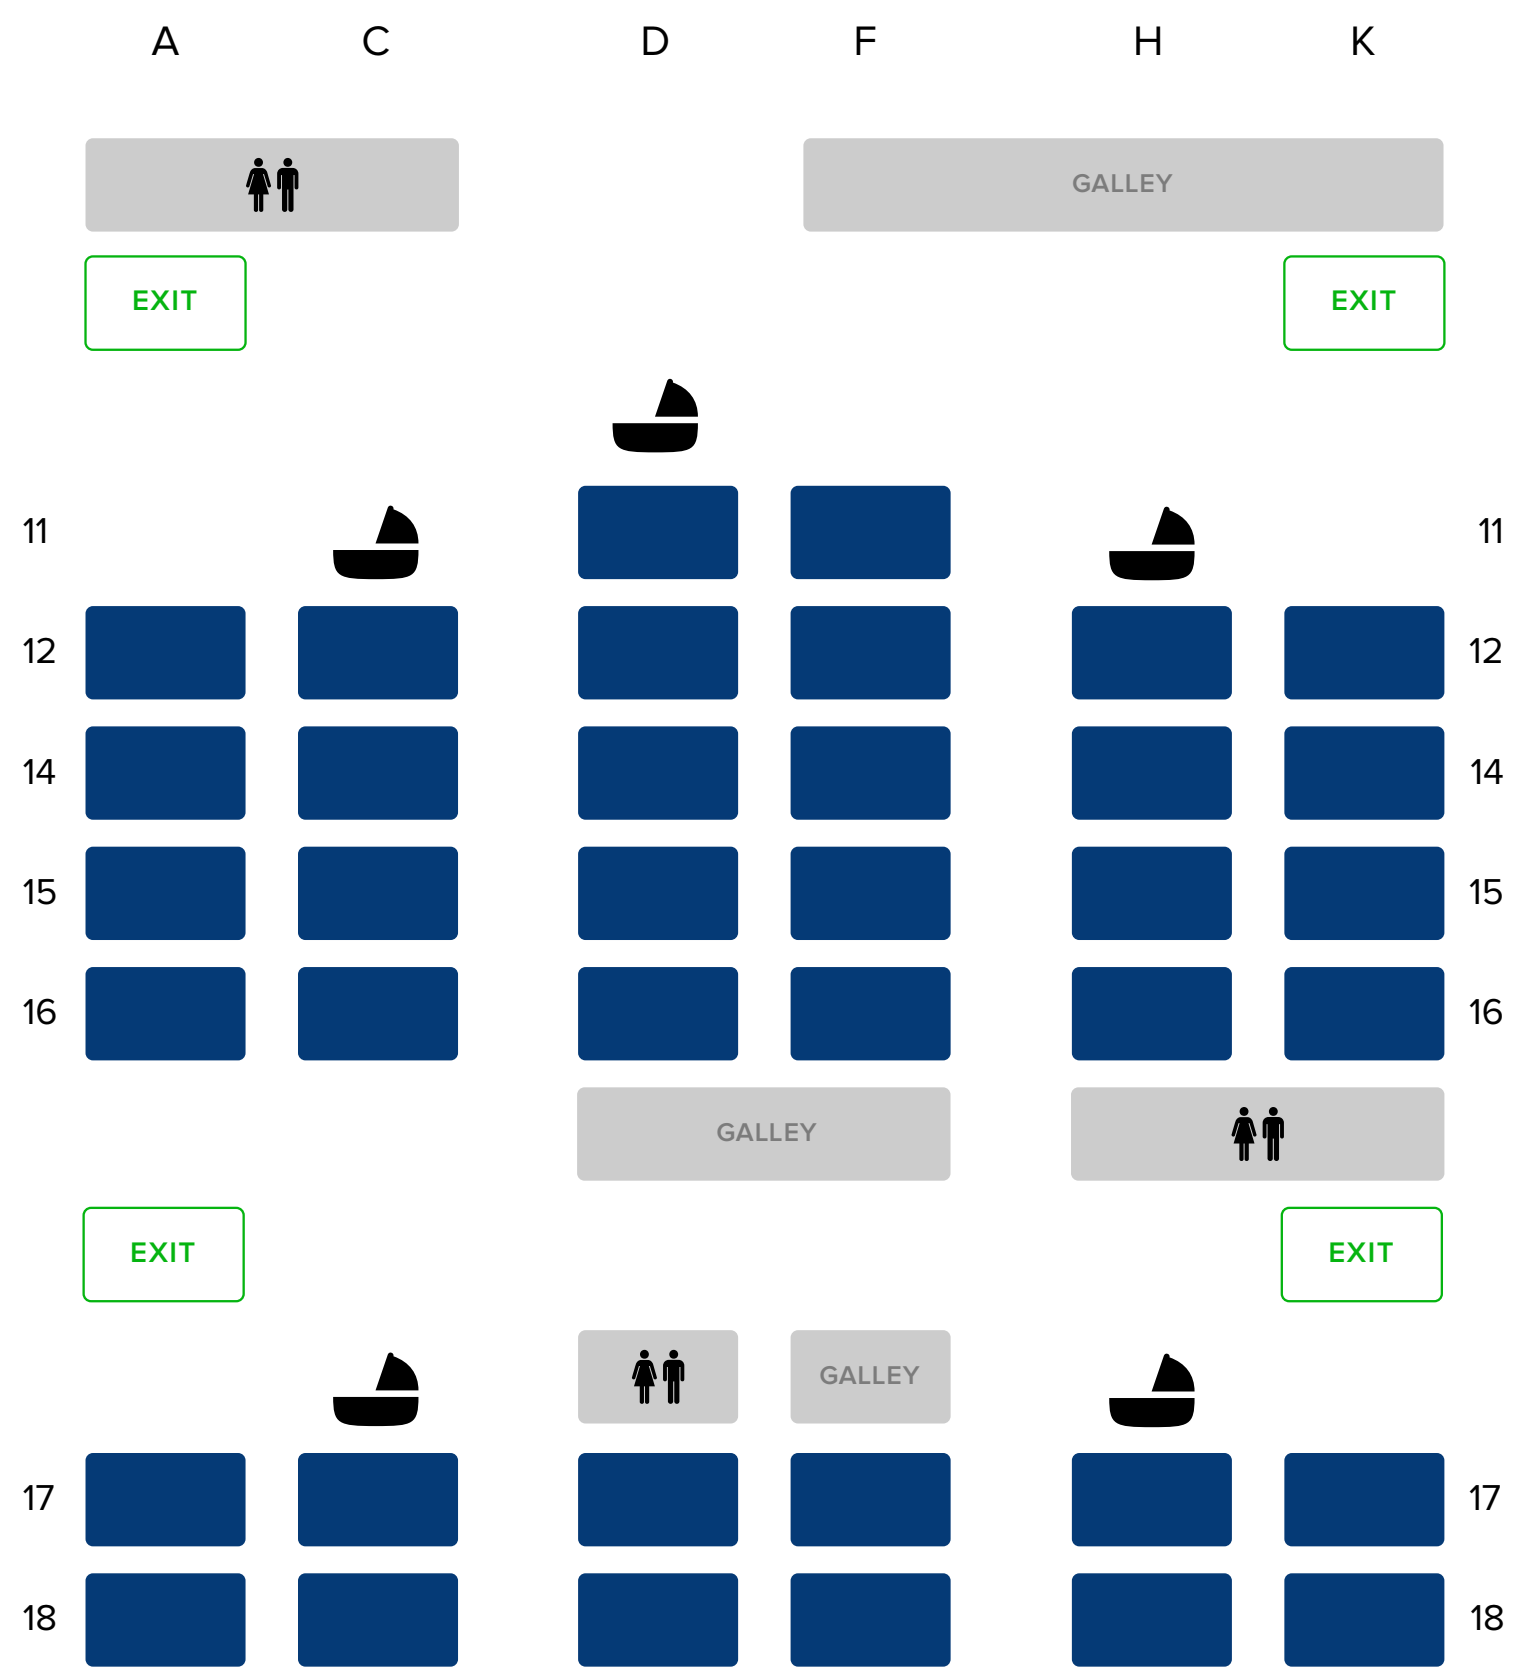

Boeing 777-200

Layout B, refitted SQ-series

Business Class - J

38 seats

 Business Class Seat

 Bassinet

Economy Class - Y

228 seats

 Extra Legroom Seat

 Forward Zone Seat

 Standard Seat

 Bassinet

 Windowless

* The number of Extra Legroom Seats may vary on flights. Refer to the actual seat map during booking for the most up-to-date information.

* All Economy Class aisle seats (except front row seats) have movable armrests for passengers with reduced mobility.

This seat plan is not to scale.