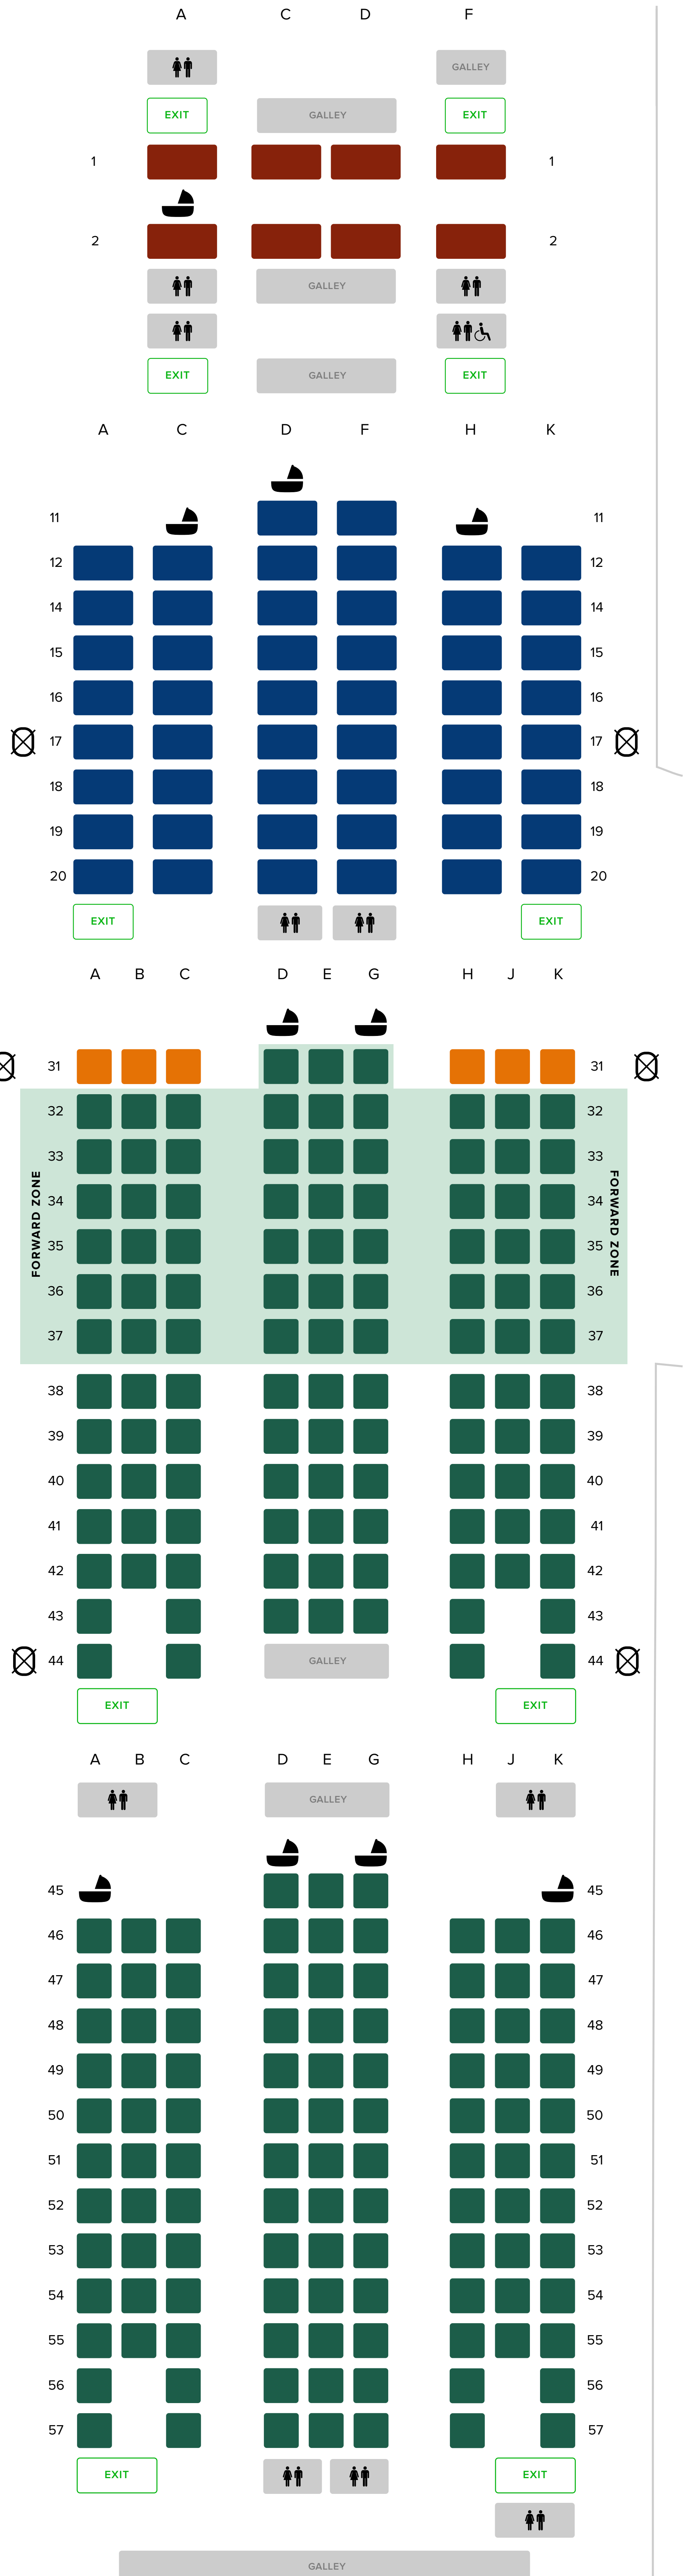

Boeing 777-300

3-class, refitted

First Class - F

8 seats

 First Class Seat

 Bassinet

Business Class - J

50 seats

 Business Class Seat

 Bassinet

Economy Class - Y

226 seats

 Extra Legroom Seat

 Forward Zone Seat

 Standard Seat

 Bassinet

 Windowless

* The number of Extra Legroom Seats may vary on flights. Refer to the actual seat map during booking for the most up-to-date information.

* All Economy Class aisle seats (except front row seats) have movable armrests for passengers with reduced mobility.

This seat plan is not to scale.