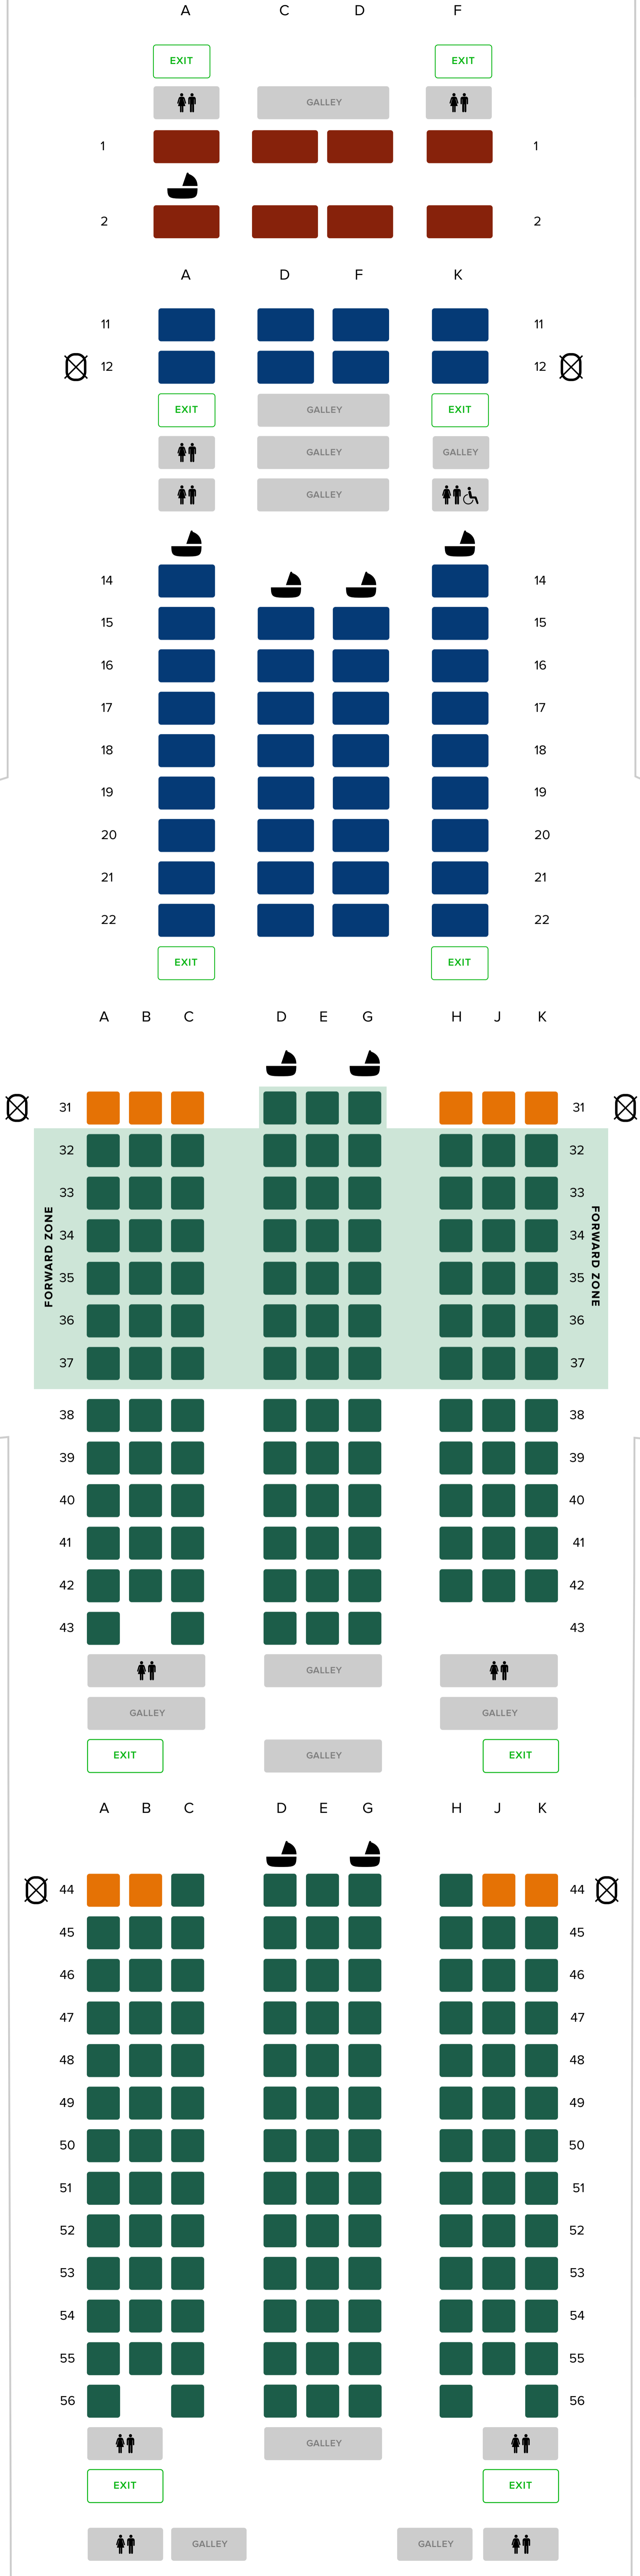

# Boeing 777-300 Extended Range

**First Class - F**  
8 seats

- First Class Seat
- Bassinet

**Business Class - J**  
42 seats

- Business Class Seat
- Bassinet

**Economy Class - Y**  
228 seats

- Extra Legroom Seat
- Forward Zone Seat
- Standard Seat
- Bassinet
- Windowless

\* The number of Extra Legroom Seats may vary on flights. Refer to the actual seat map during booking for the most up-to-date information.

\* All Economy Class aisle seats (except front row seats) have movable armrests for passengers with reduced mobility.

This seat plan is not to scale.