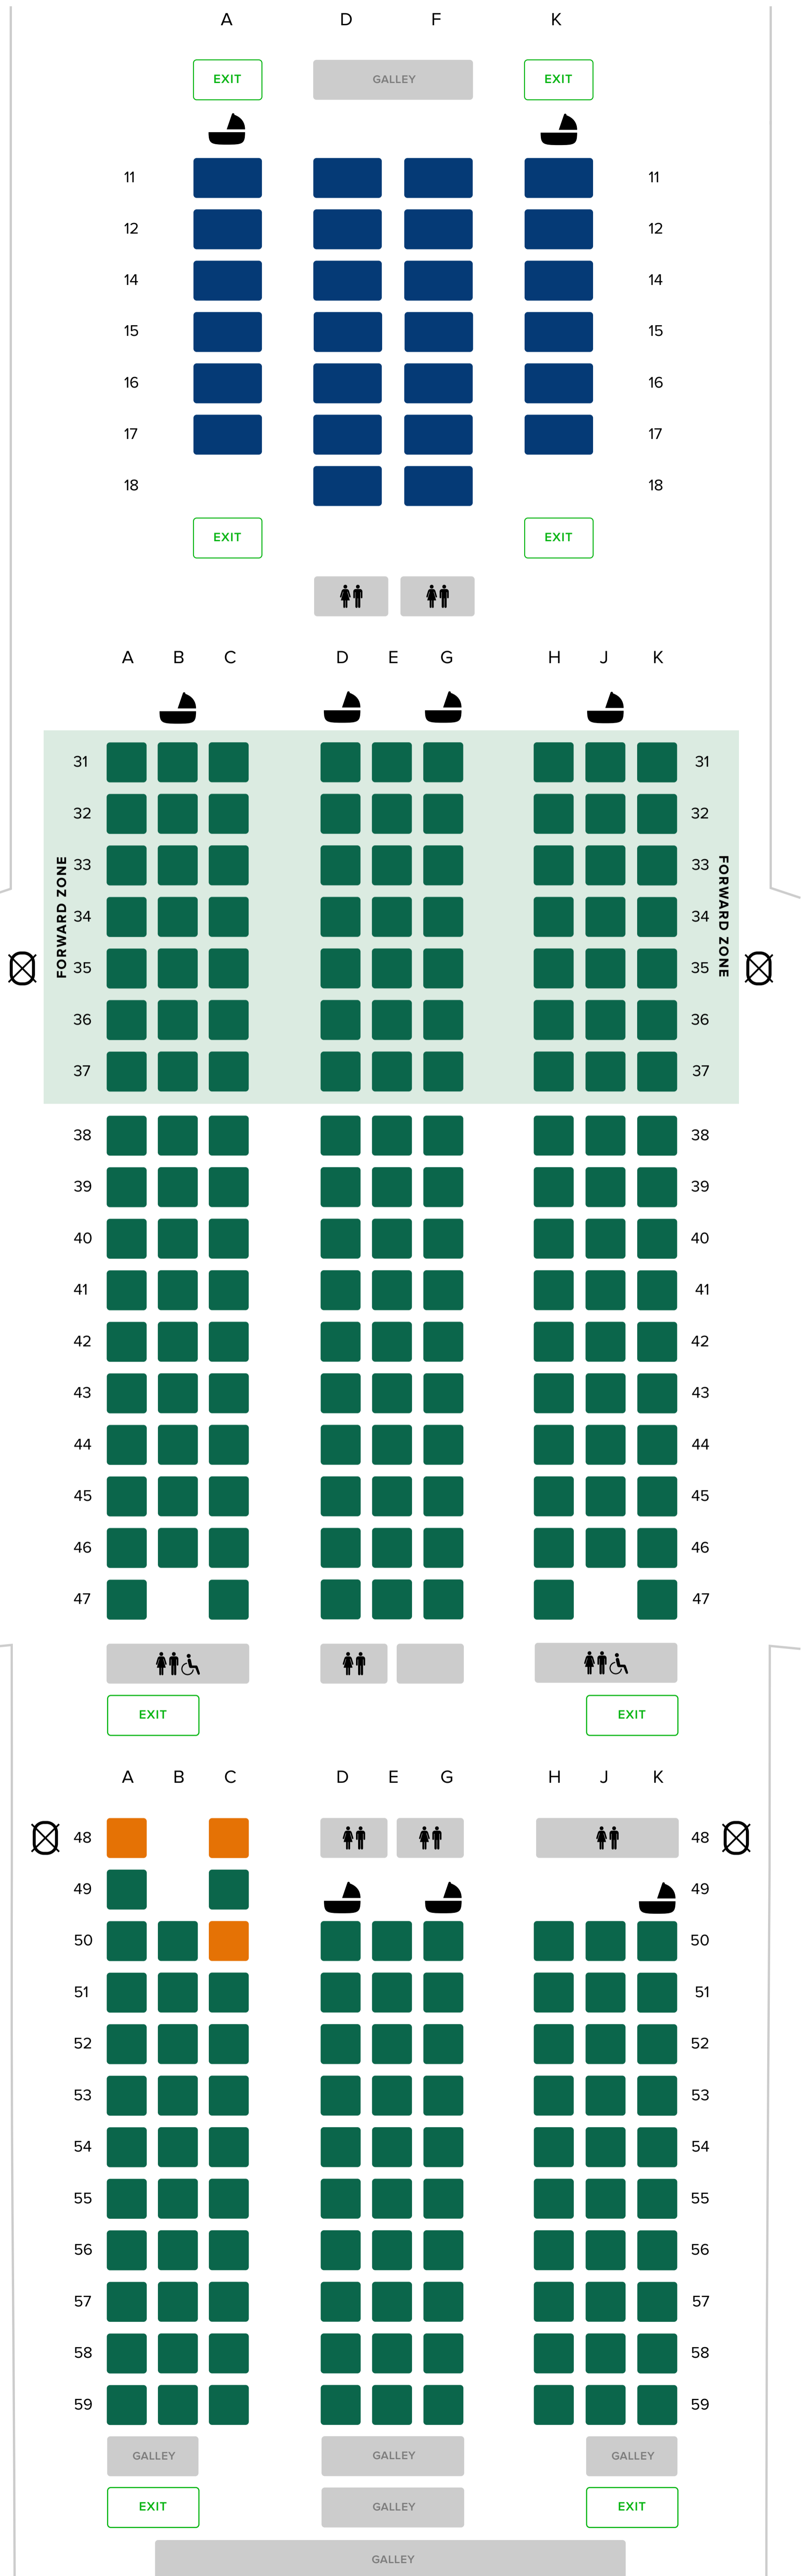

# Boeing 777-200 Extended Range

Refitted

## Business Class - J

26 seats

 Business Class Seat

 Bassinet

## Economy Class - Y

245 seats

 Extra Legroom Seat

 Forward Zone Seat

 Standard Seat

 Bassinet

 Windowless

\* The number of Extra Legroom Seats may vary on flights. Refer to the actual seat map during booking for the most up-to-date information.

\* All Economy Class aisle seats (except front row seats) have movable armrests for passengers with reduced mobility.

This seat plan is not to scale.