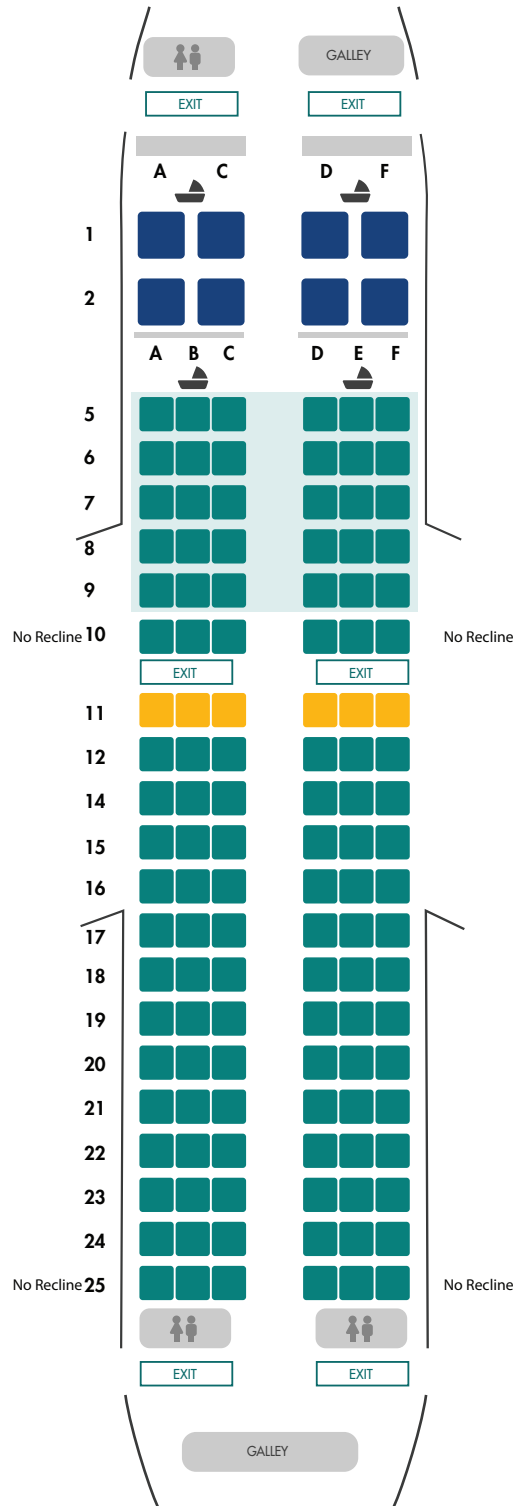

A319-133

Business Class -J
8 seats

-  Business Class Seat
-  Bassinet

Economy Class -Y
120 seats

-  Standard Seat
-  Forward Zone Seat
-  Extra Legroom Seat
-  Bassinet

This seat plan is not to scale