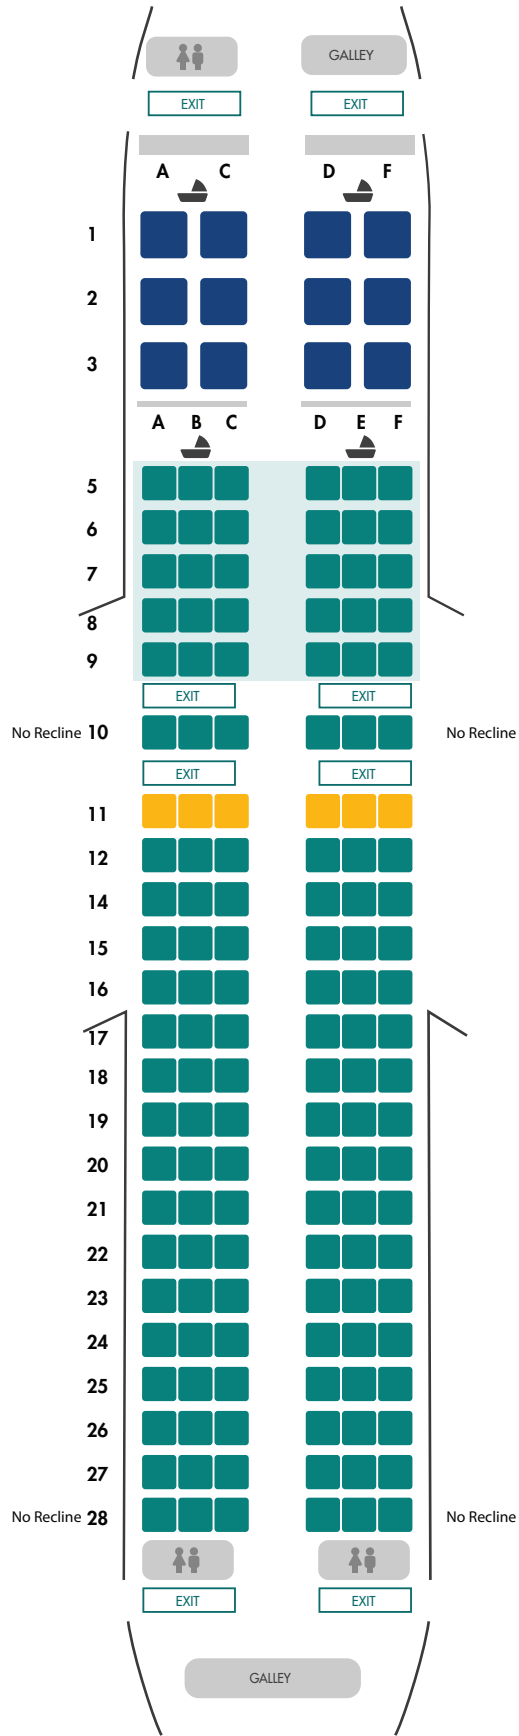

A320-232

Business Class -J
12 seats

-  Business Class Seat
-  Bassinet

Economy Class -Y
138 seats

-  Standard Seat
-  Forward Zone Seat
-  Extra Legroom Seat
-  Bassinet

This seat plan is not to scale