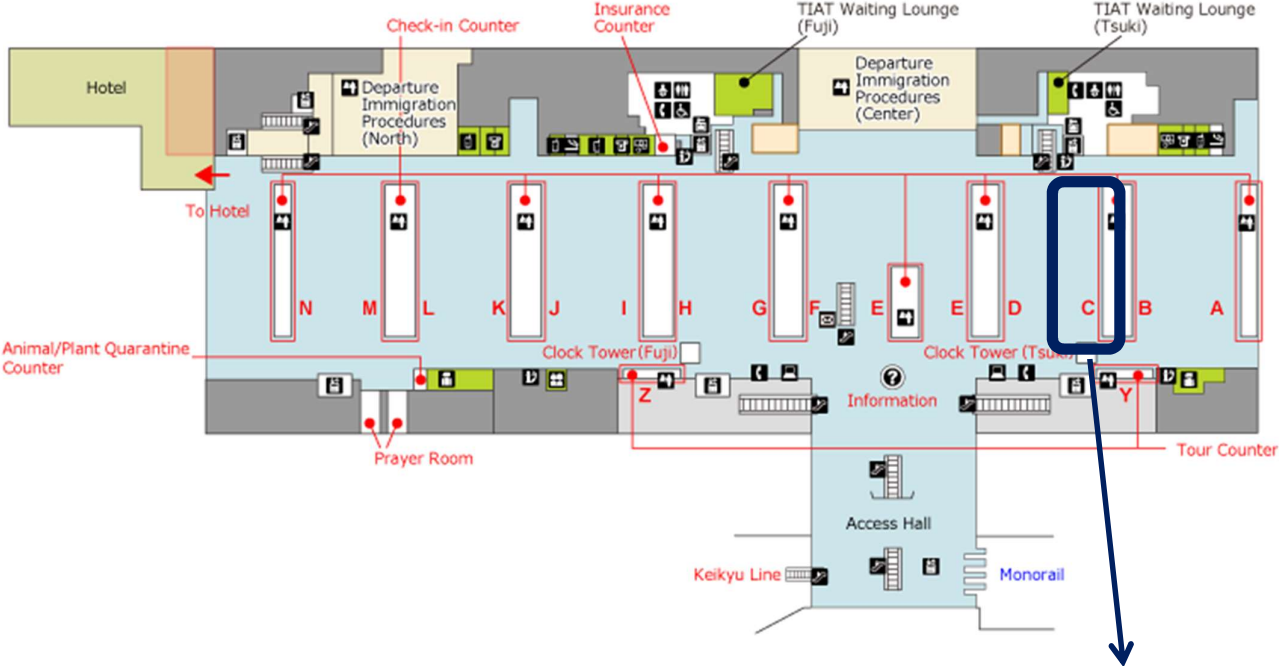

Changes to Singapore Airlines Check in Counters at Tokyo Haneda Airport

Moved to Check in Counter C from 29 Mar 2020
